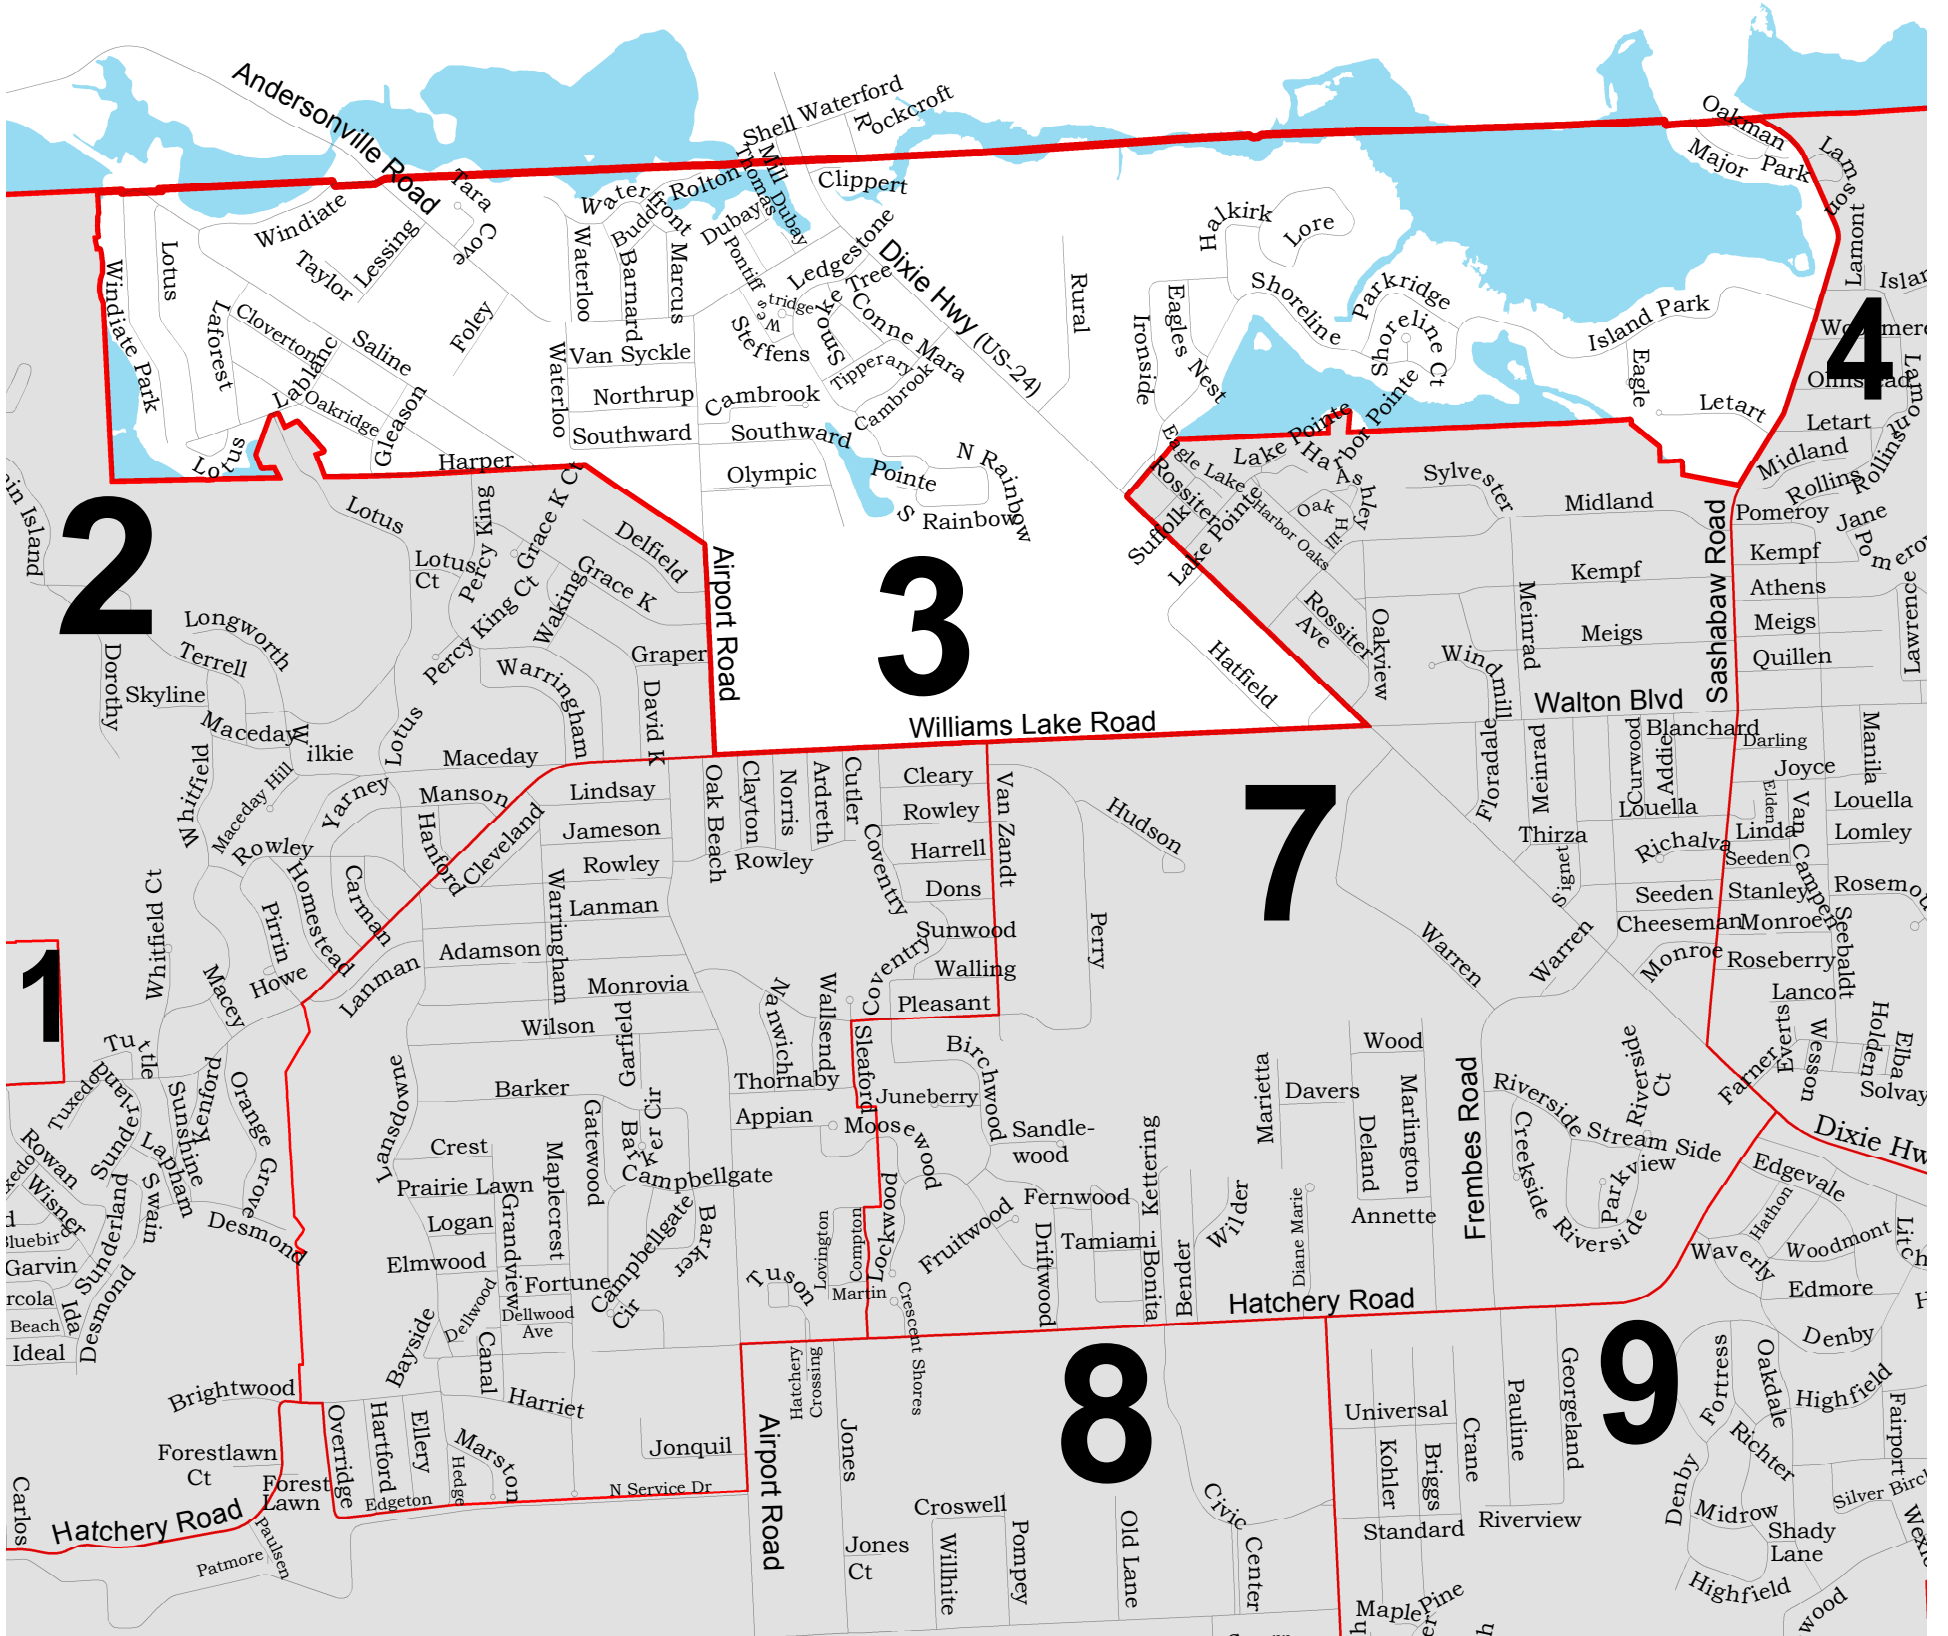

Waterford Township Voting Precinct 3

If your street is in within the white area on the map, you are at the correct polling location. If you have any questions, please speak with an Election Inspector.

Voting Precinct 3

Polling location located at:
Our Lady Of The Lakes Church
5481 Dixie Hwy

2/20/2018

Information depicted hereon is for reference purposes only. It was compiled from the best available resources, which have varying degrees of accuracy. This data are neither a legally recorded map nor a survey and is not intended to be used as such. The Charter Township of Waterford assumes no responsibility for errors that arise from the use of this data.