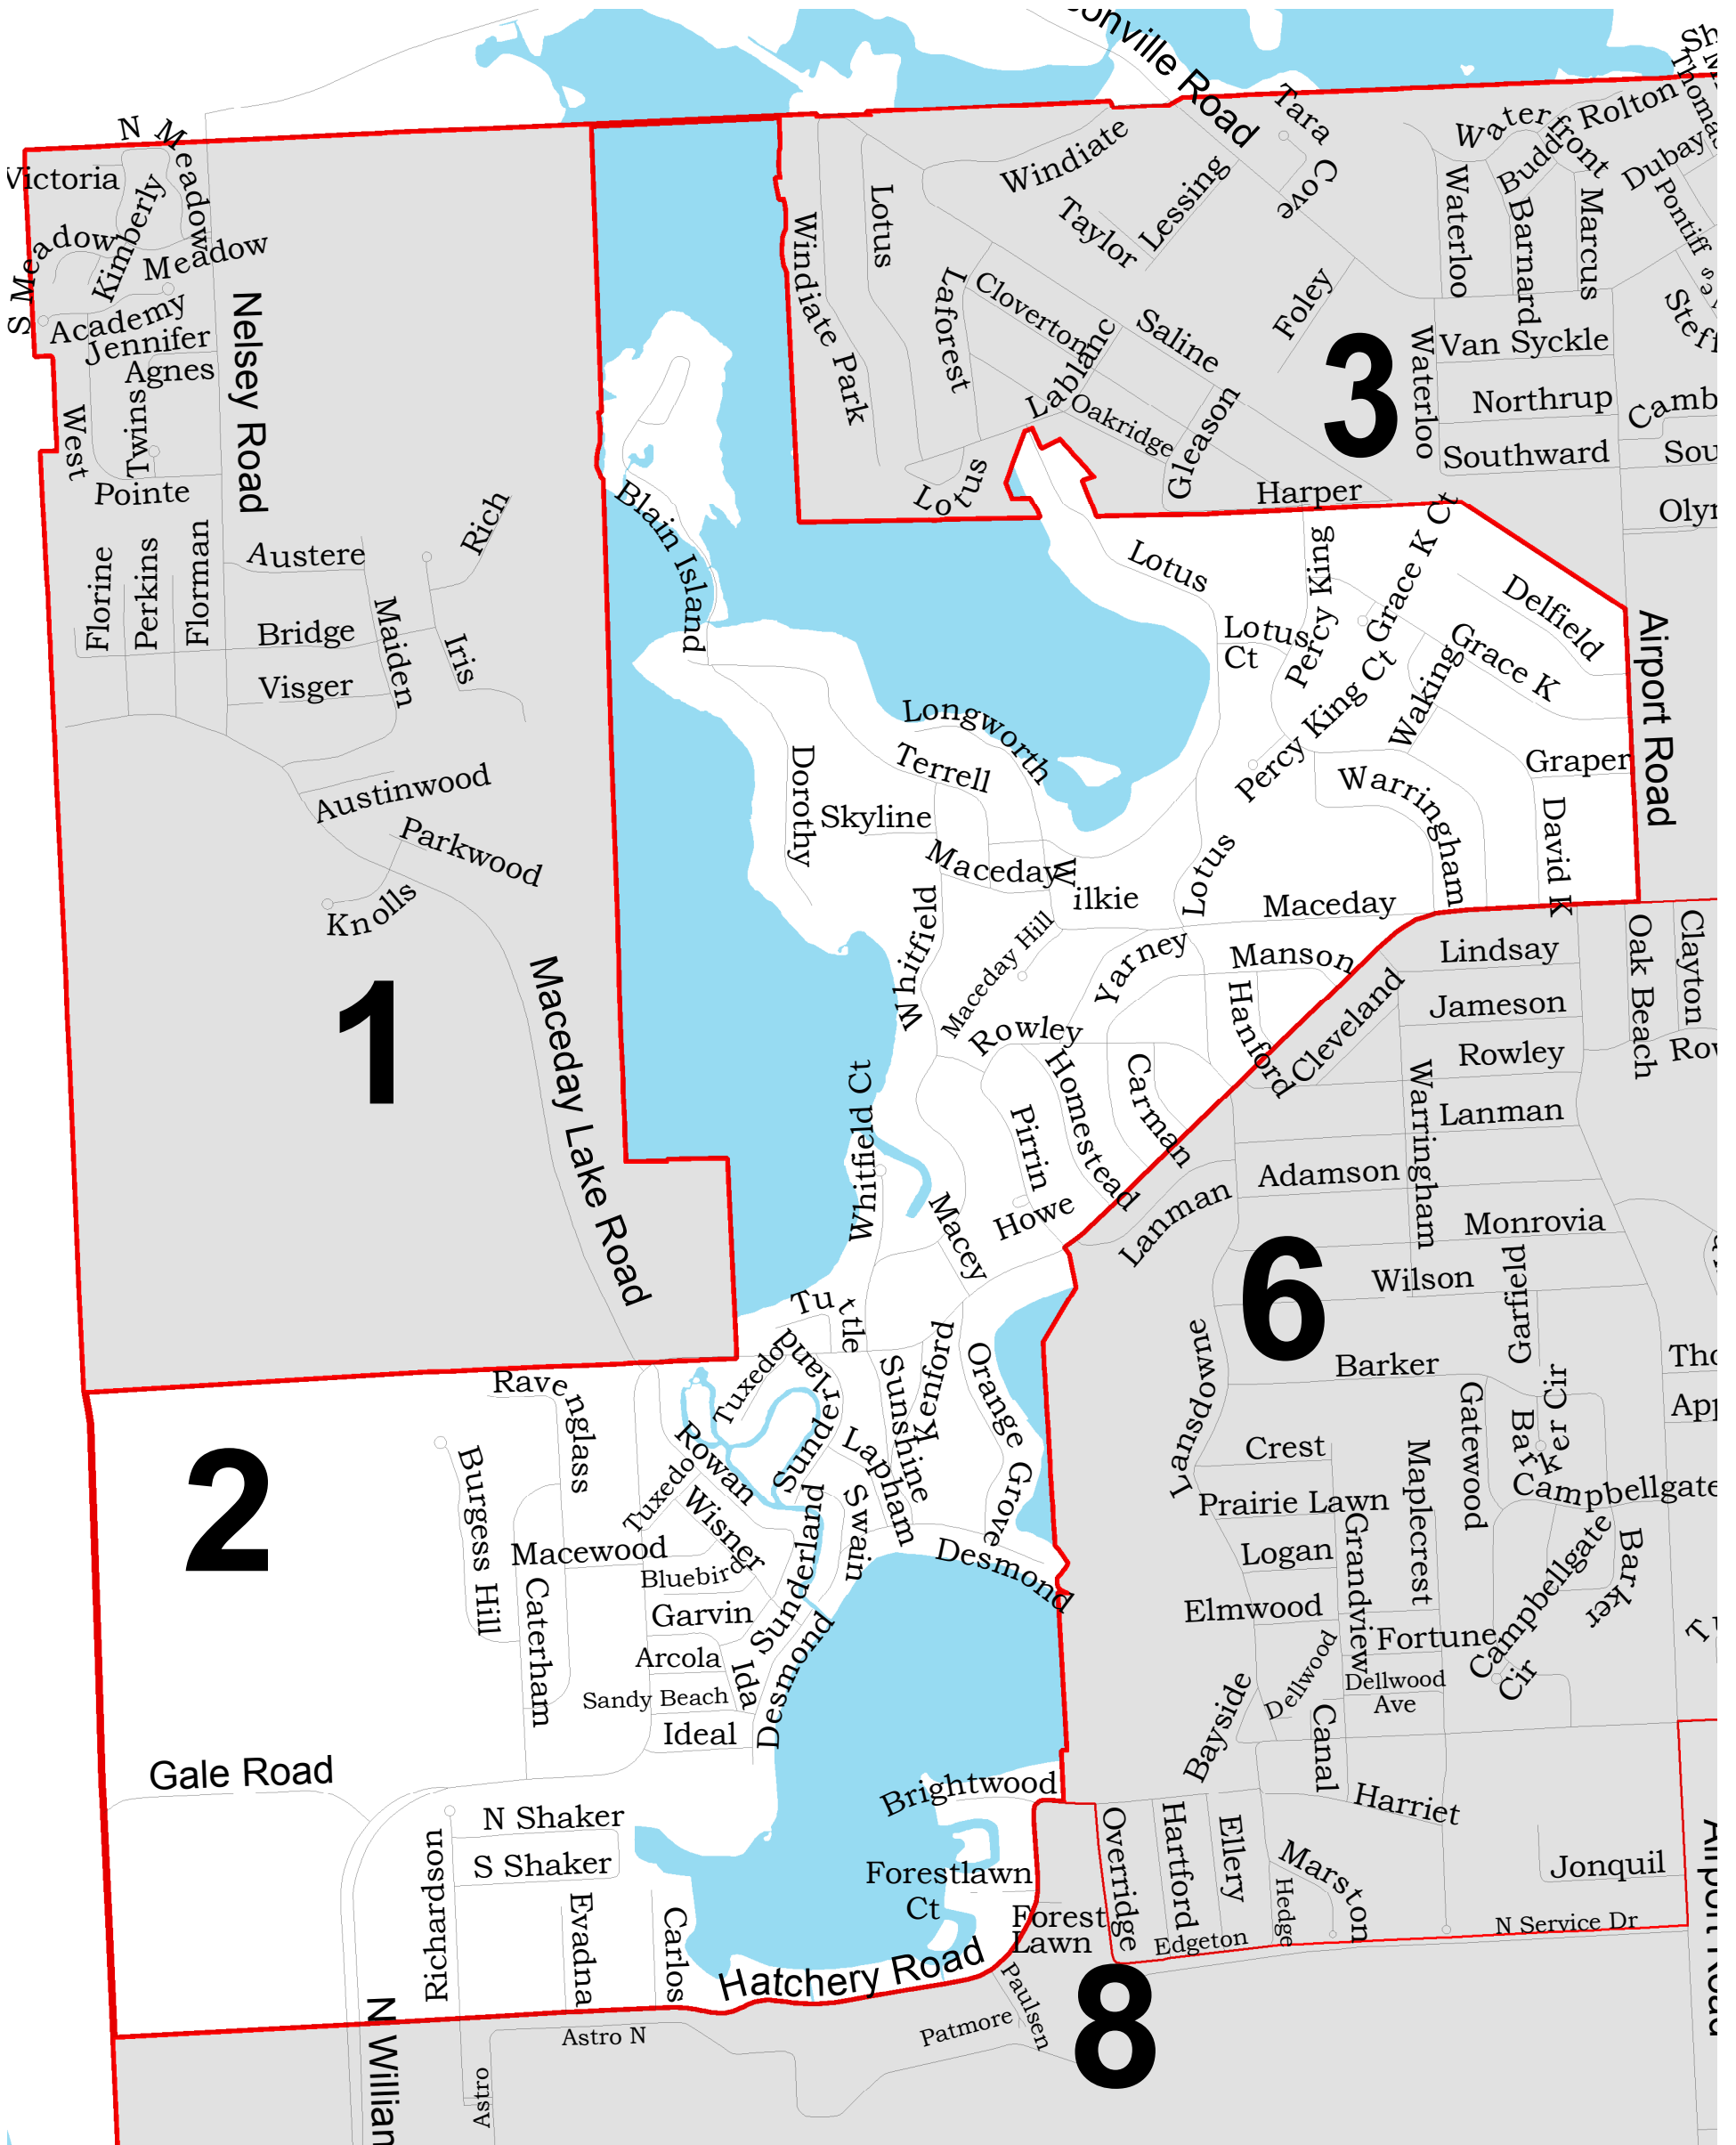

# Waterford Township Voting Precinct 2

If your street is in within the white area on the map, you are at the correct polling location. If you have any questions, please speak with an Election Inspector.

## Voting Precinct 2

Polling location located at:  
 Rec Center/CAI Building  
 5640 Williams Lake Road

3/8/2018

Information depicted hereon is for reference purposes only. It was compiled from the best available resources, which have varying degrees of accuracy. This data are neither a legally recorded map nor a survey and is not intended to be used as such. The Charter Township of Waterford assumes no responsibility for errors that arise from the use of this data.