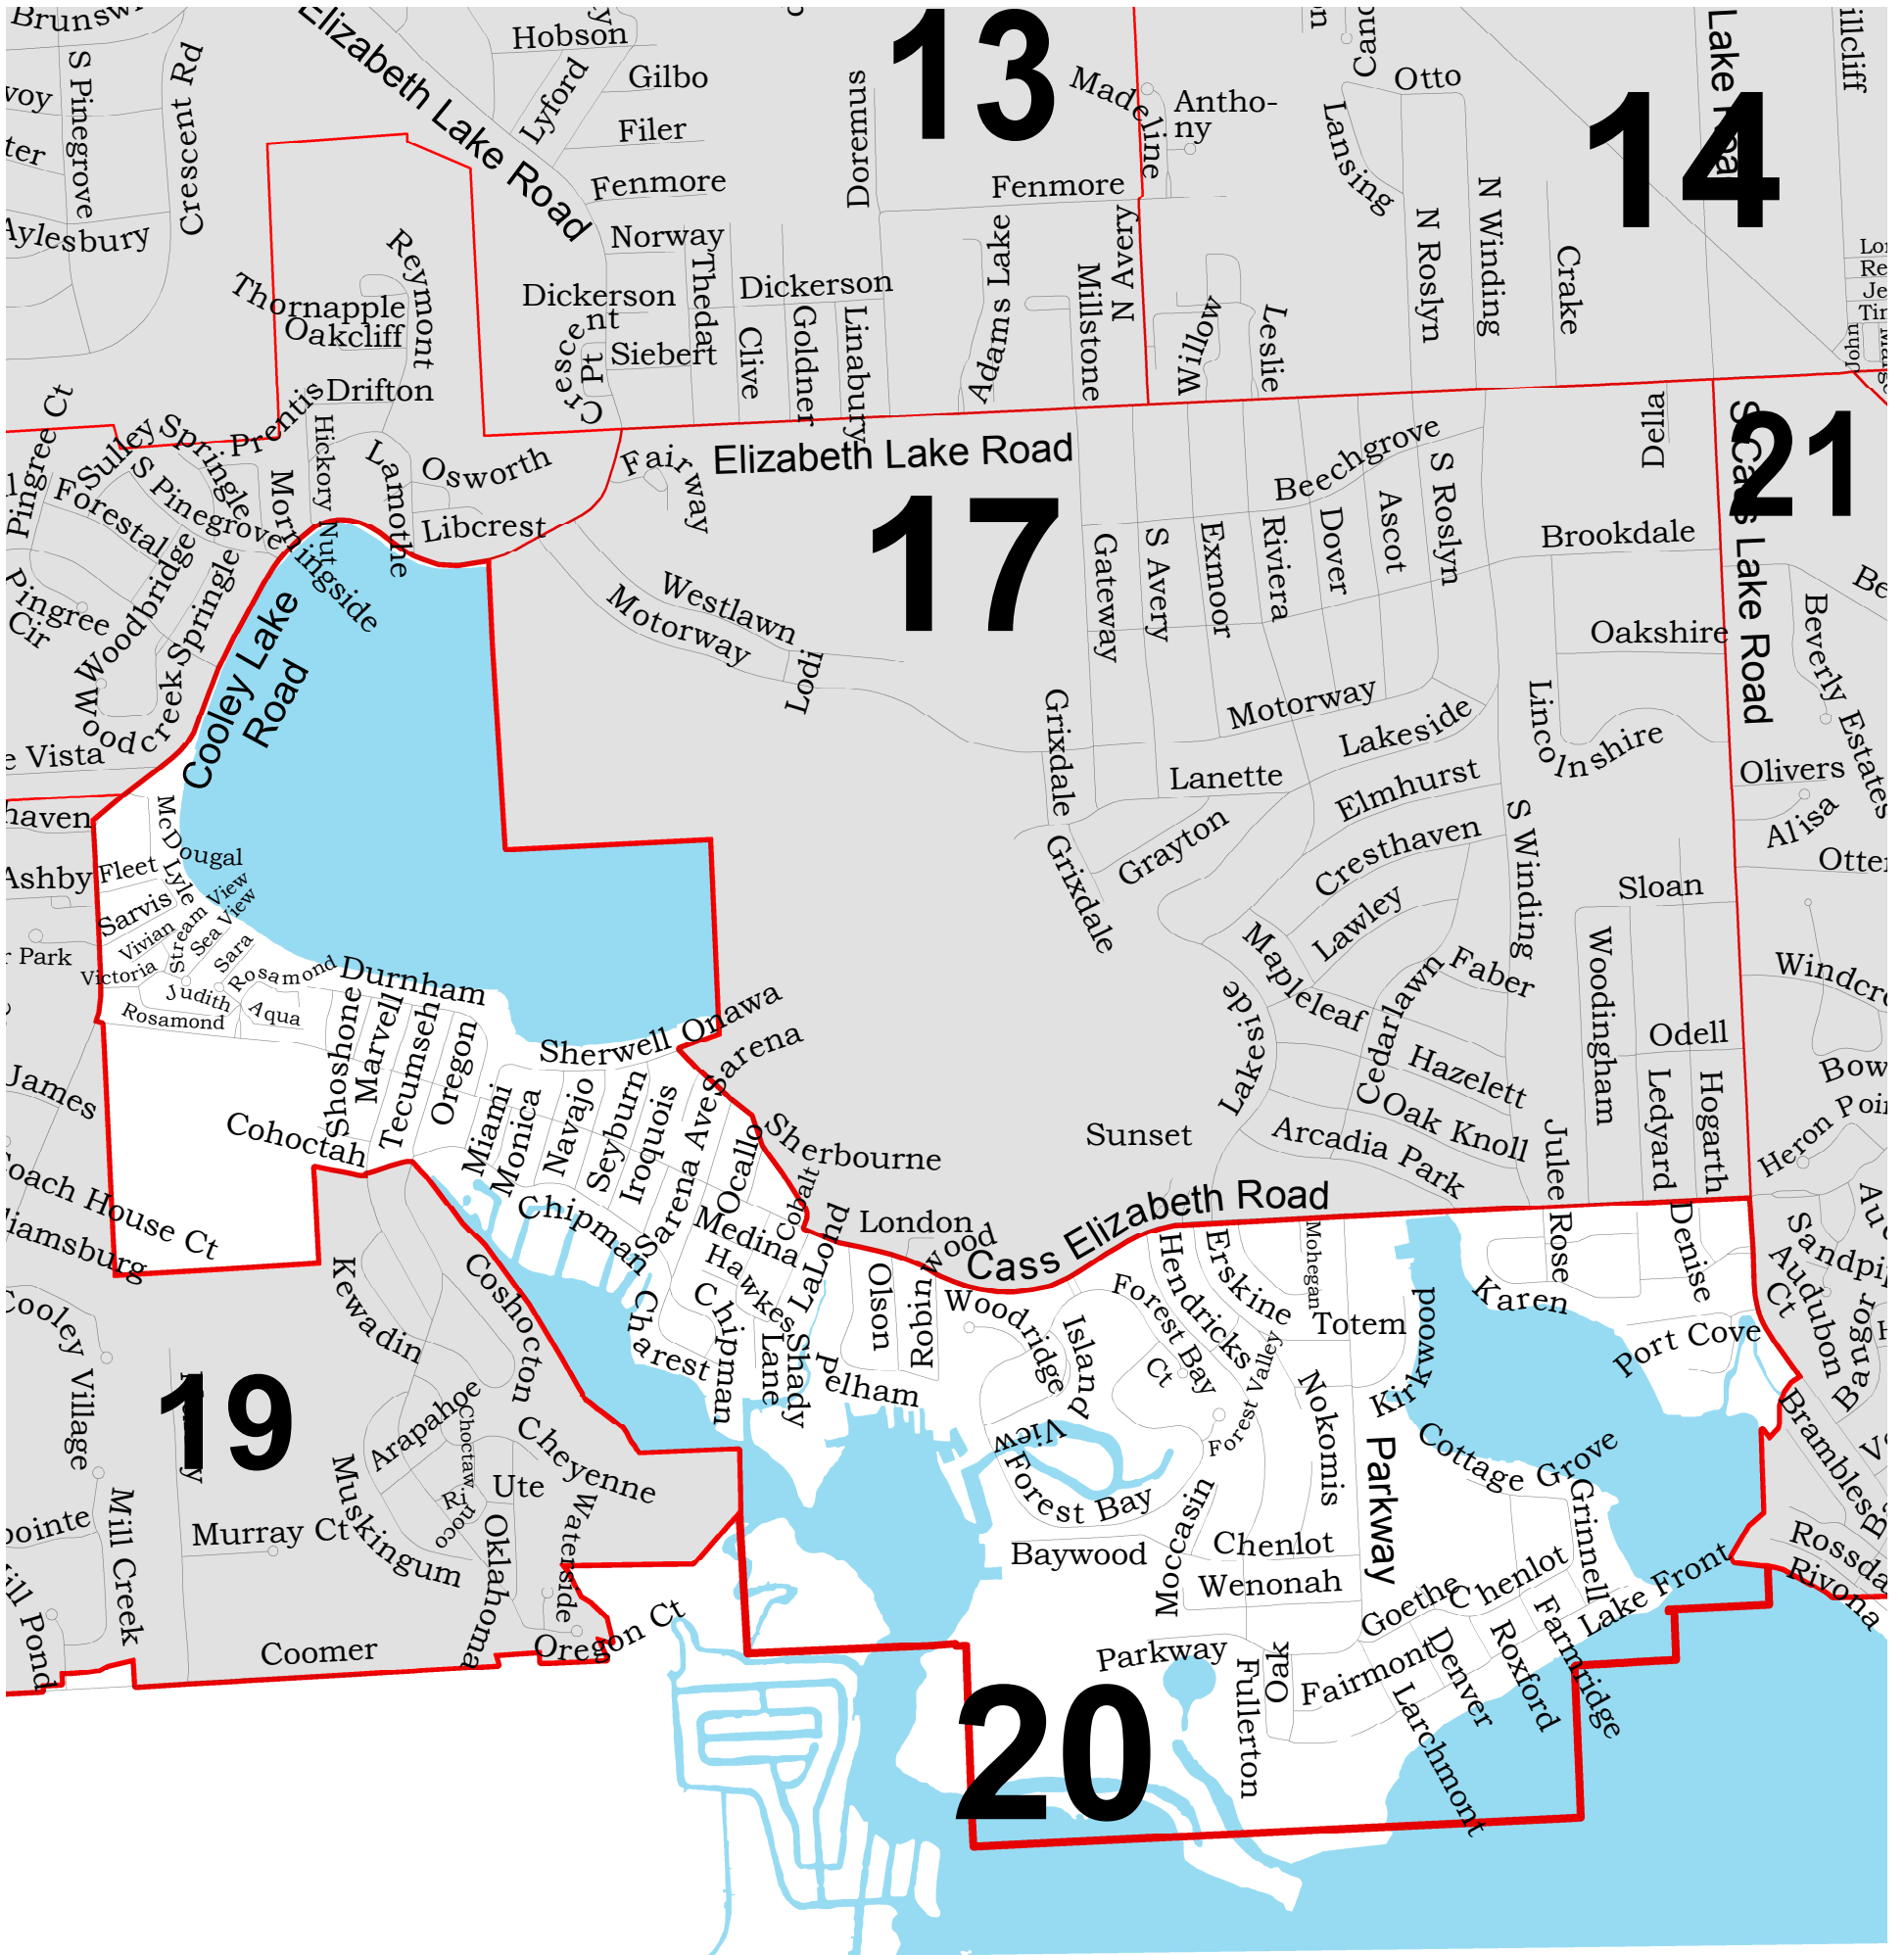

Waterford Township Voting Precinct 20

If your street is in within the white area on the map, you are at the correct polling location. If you have any questions, please speak with an Election Inspector.

Voting Precinct 20

Polling location located at:

Laura Smith Haviland Elementary School
5305 Cass Elizabeth Road

2/20/2018

Information depicted hereon is for reference purposes only. It was compiled from the best available resources, which have varying degrees of accuracy. This data are neither a legally recorded map nor a survey and is not intended to be used as such. The Charter Township of Waterford assumes no responsibility for errors that arise from the use of this data.