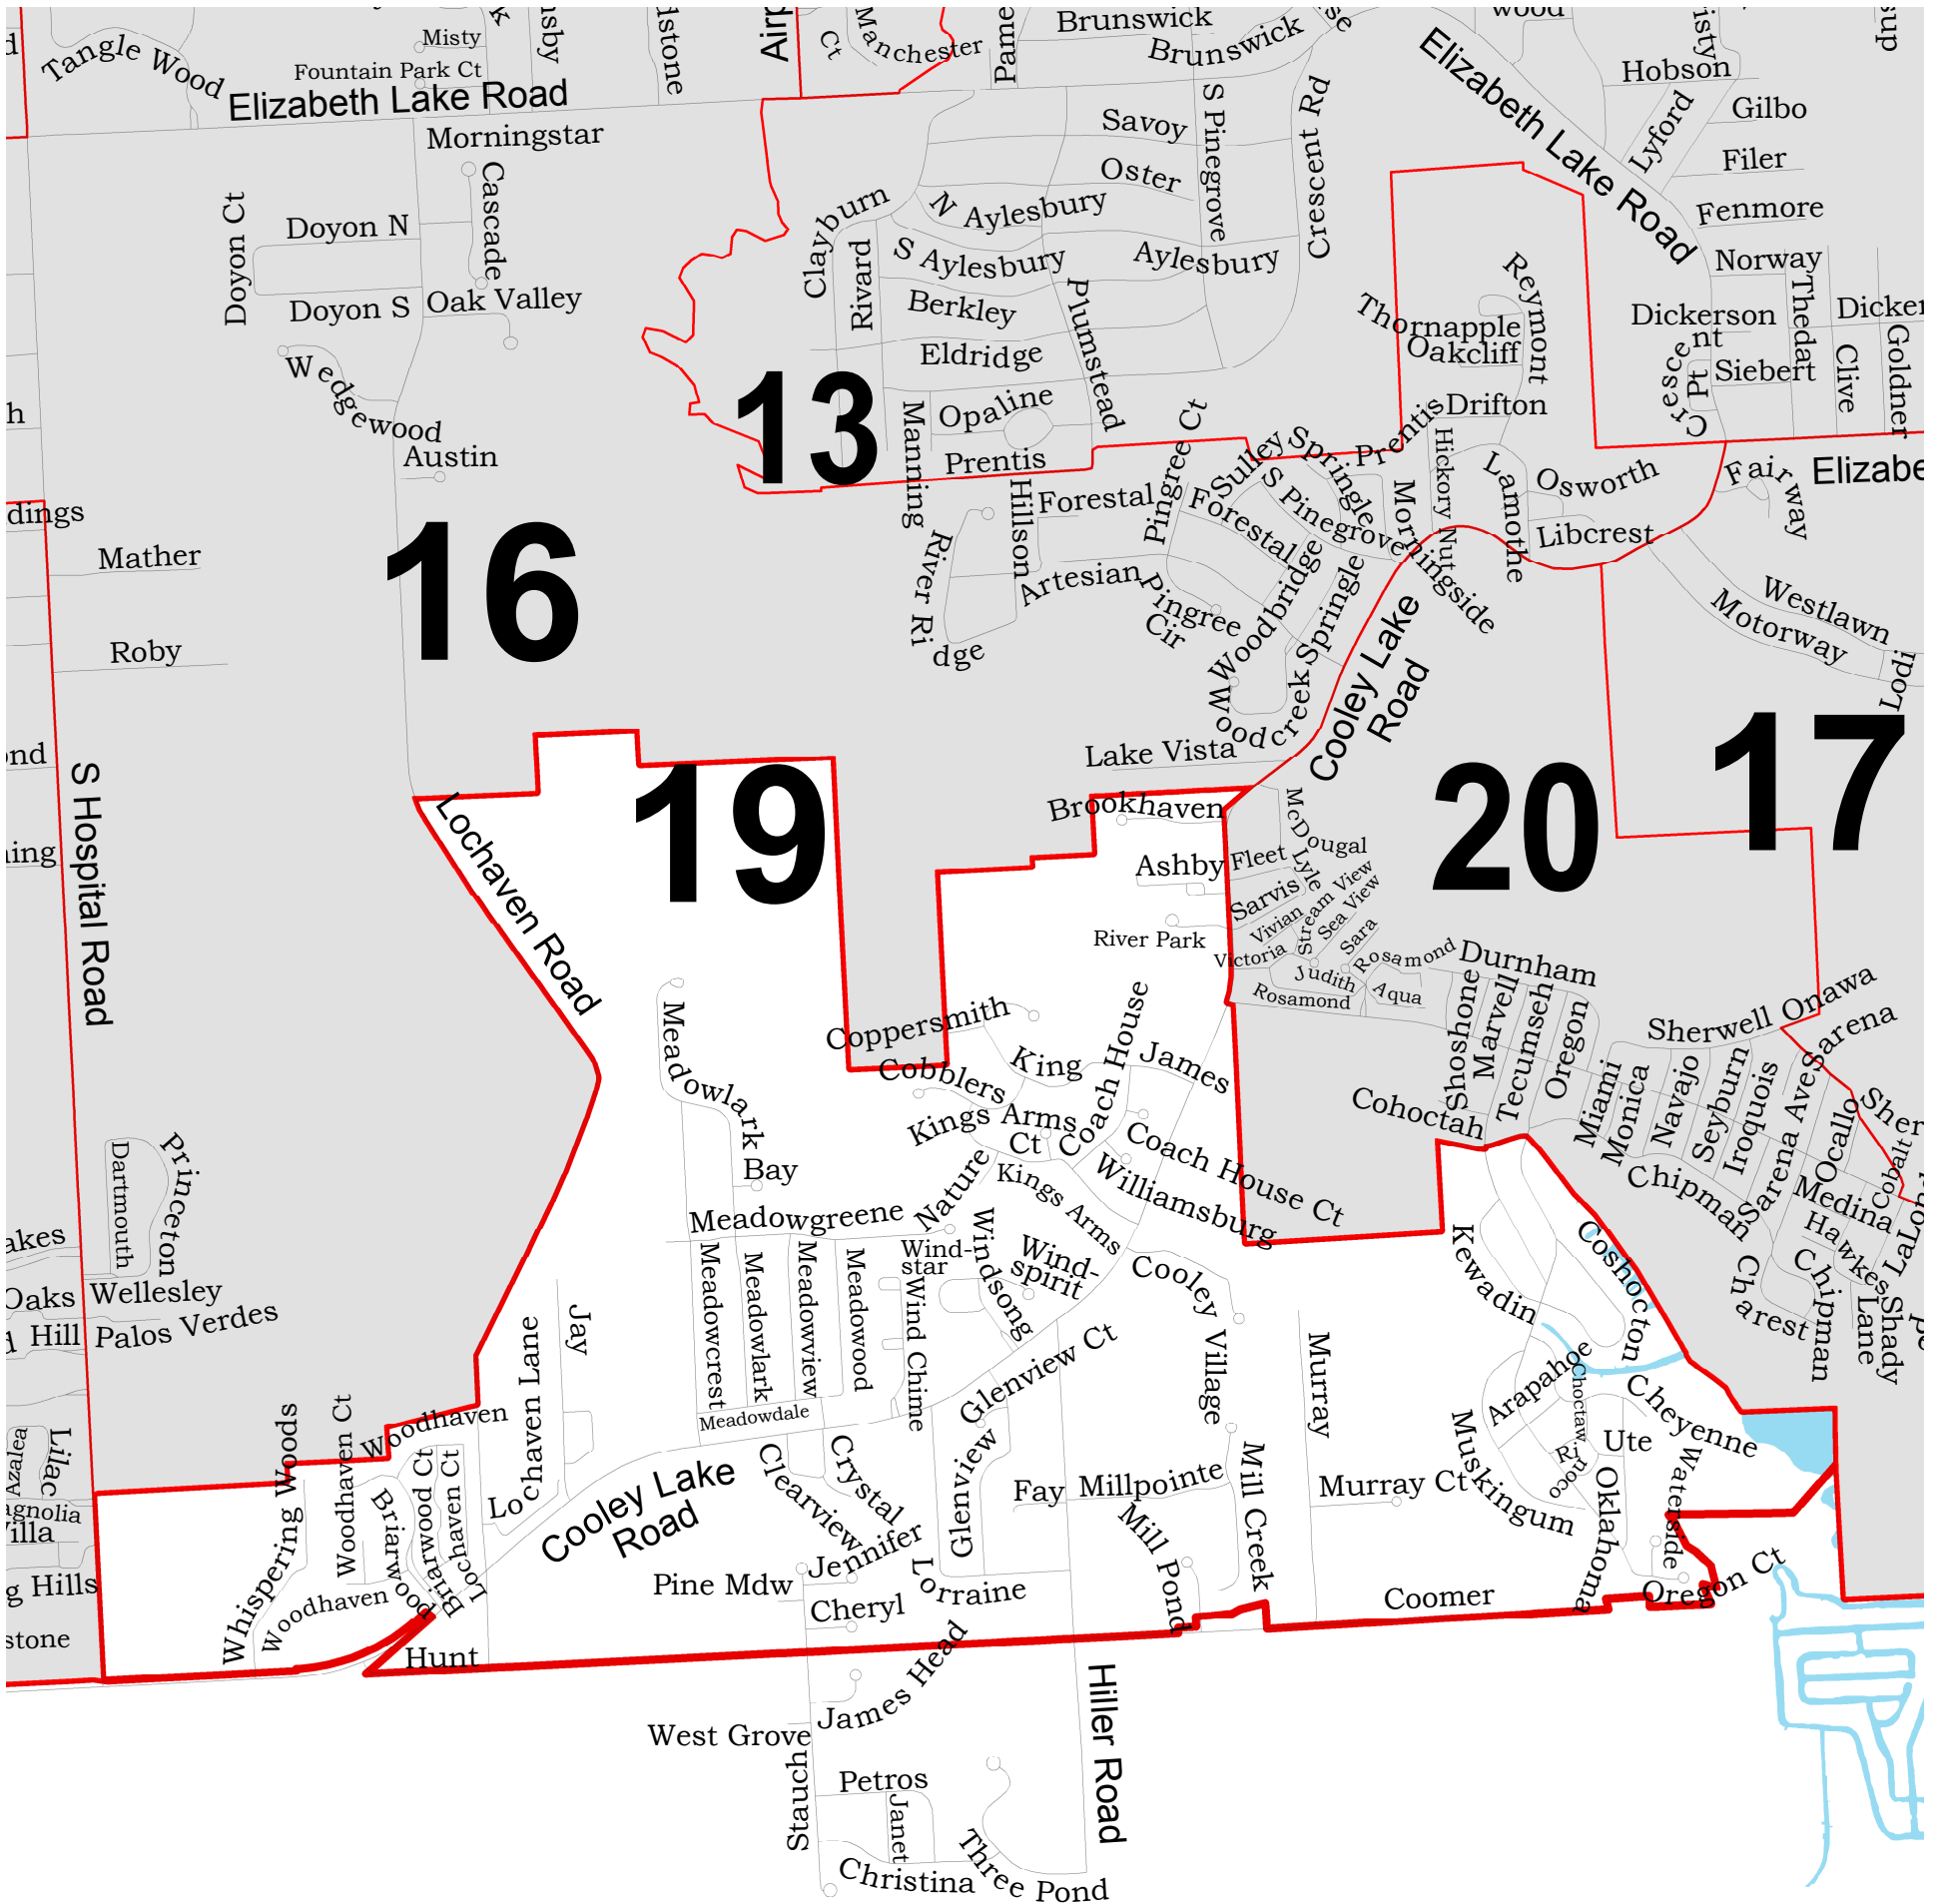

# Waterford Township Voting Precinct 19

**If your street is in within the white area on the map, you are at the correct polling location. If you have any questions, please speak with an Election Inspector.**

## Voting Precinct 19

Polling location located at:  
 Hope Community Church  
 1240 Jay St

2/20/2018

Information depicted hereon is for reference purposes only. It was compiled from the best available resources, which have varying degrees of accuracy. This data are neither a legally recorded map nor a survey and is not intended to be used as such. The Charter Township of Waterford assumes no responsibility for errors that arise from the use of this data.