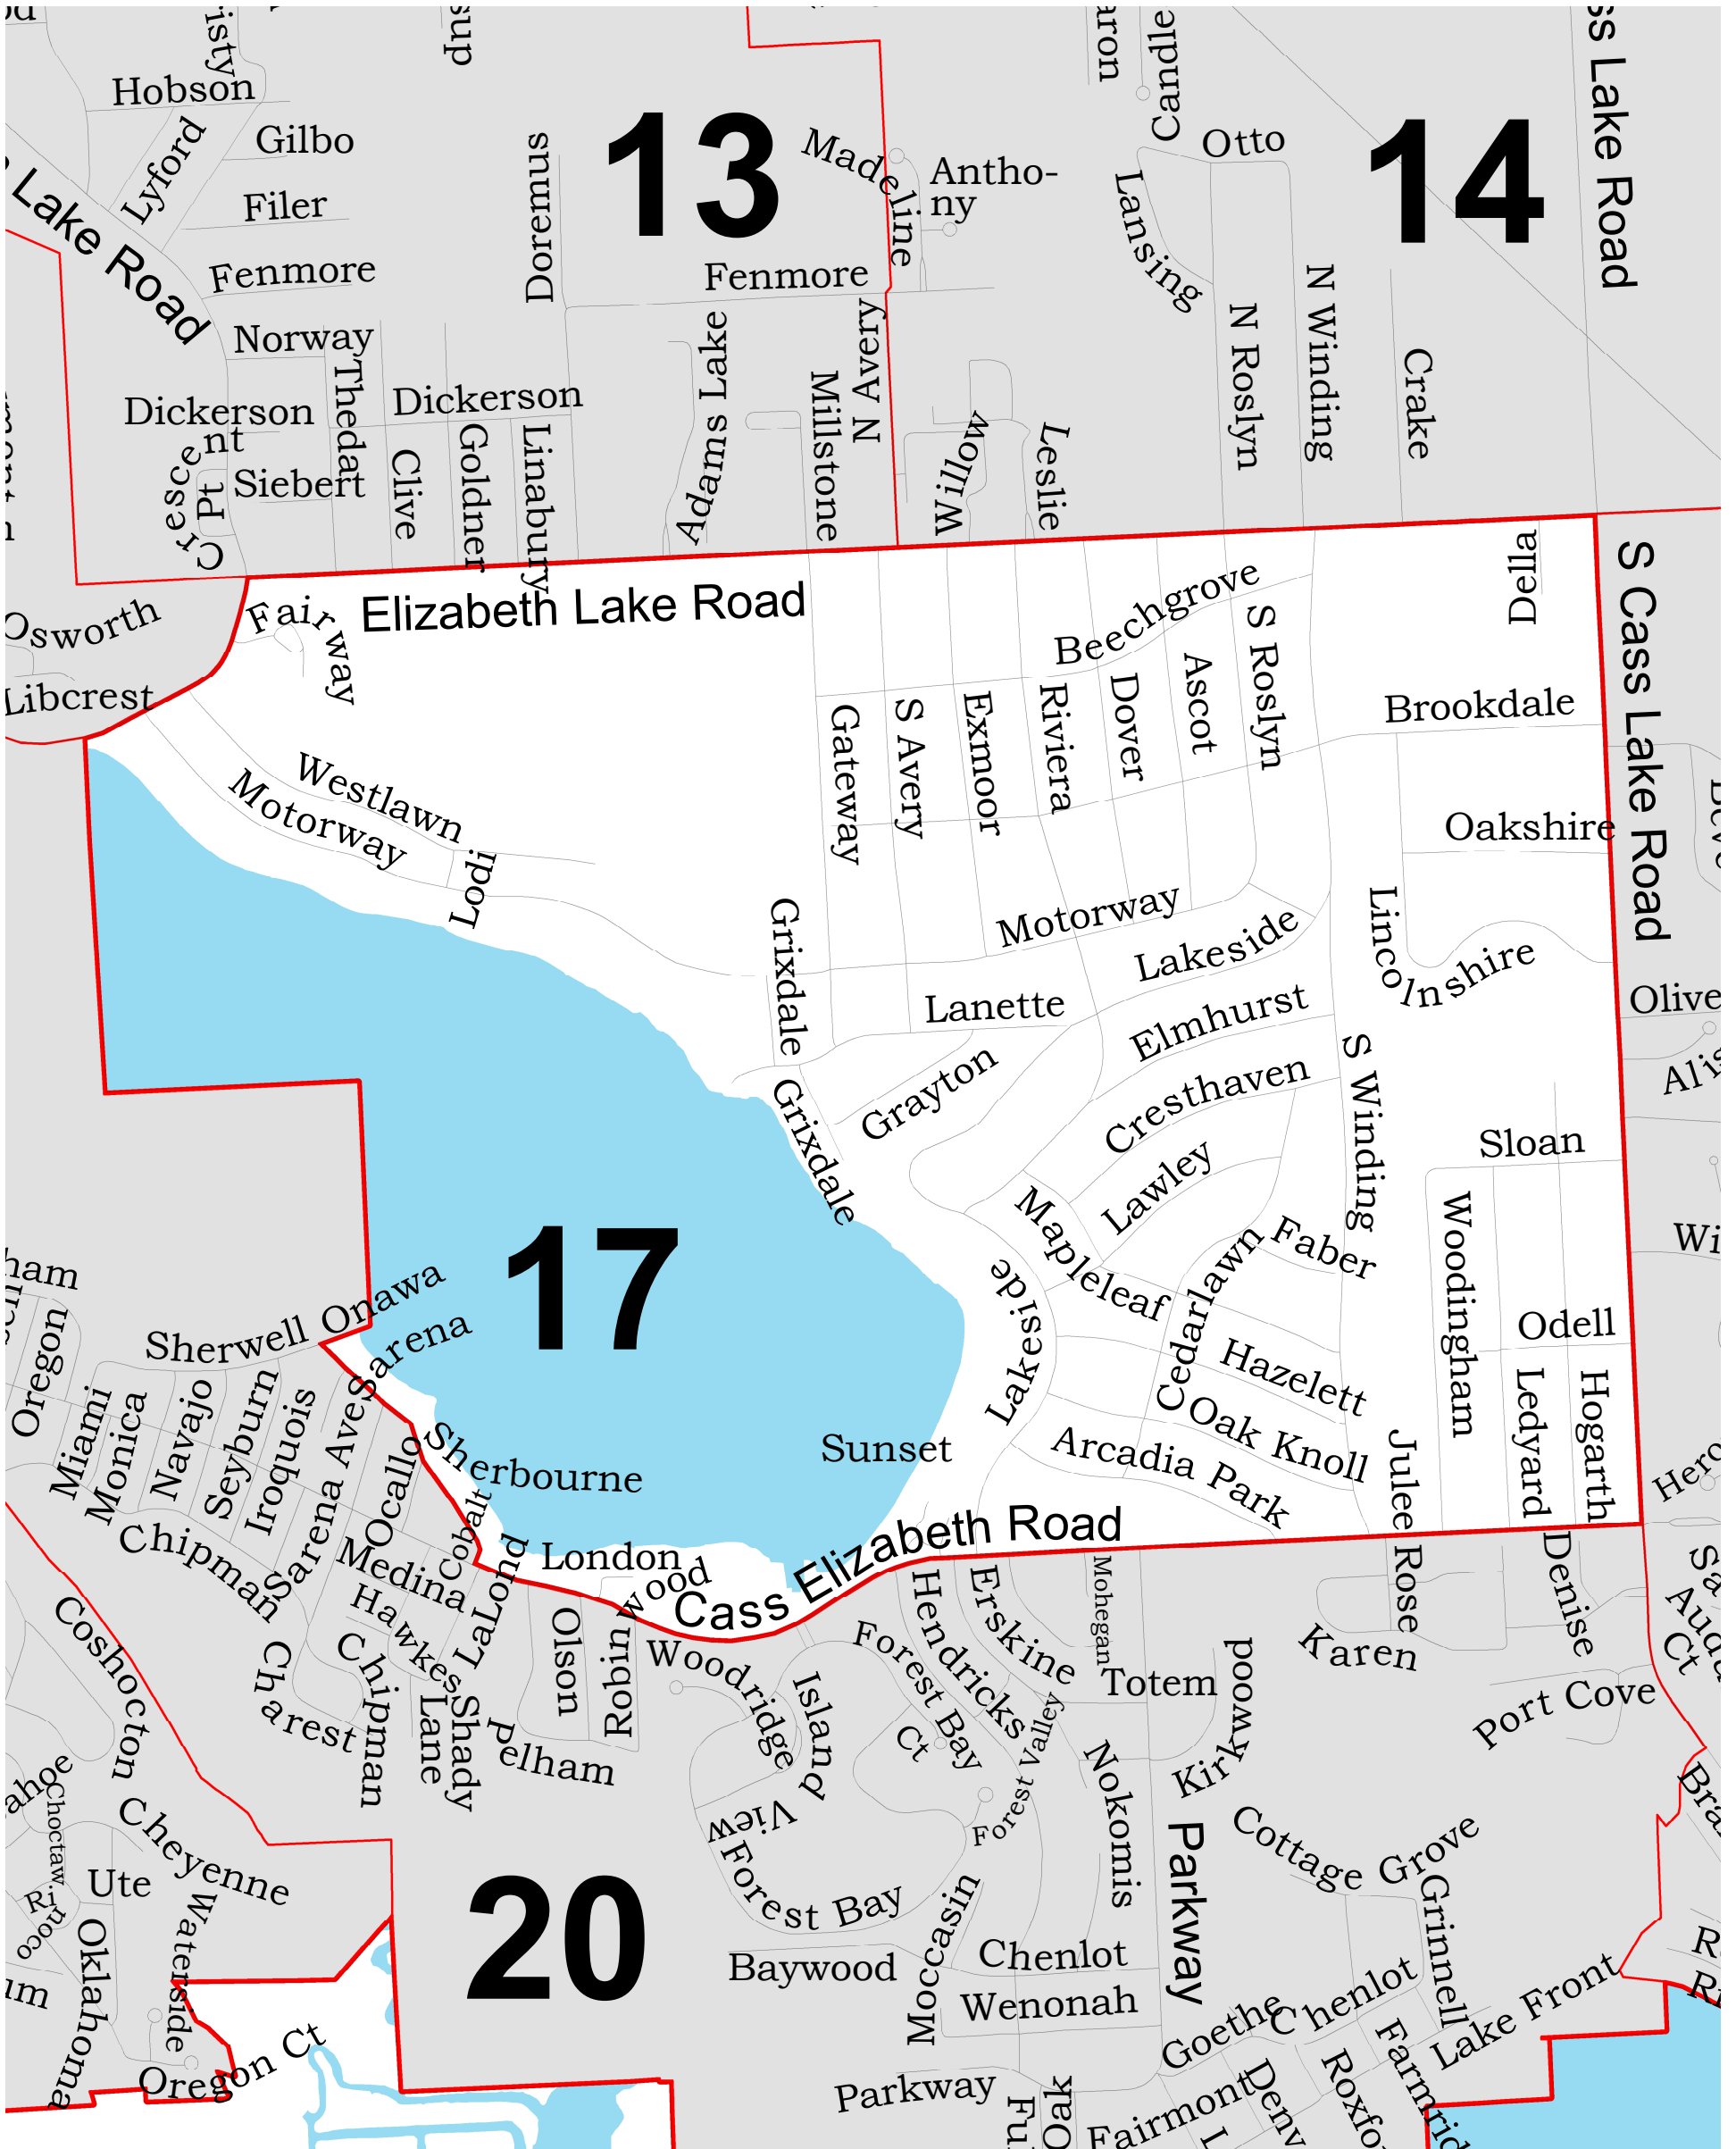

Waterford Township Voting Precinct 17

If your street is in within the white area on the map, you are at the correct polling location. If you have any questions, please speak with an Election Inspector.

Voting Precinct 17

Polling location located at:
Central United Methodist
 3882 Highland Rd

2/20/2018

Information depicted hereon is for reference purposes only. It was compiled from the best available resources, which have varying degrees of accuracy. This data are neither a legally recorded map nor a survey and is not intended to be used as such. The Charter Township of Waterford assumes no responsibility for errors that arise from the use of this data.