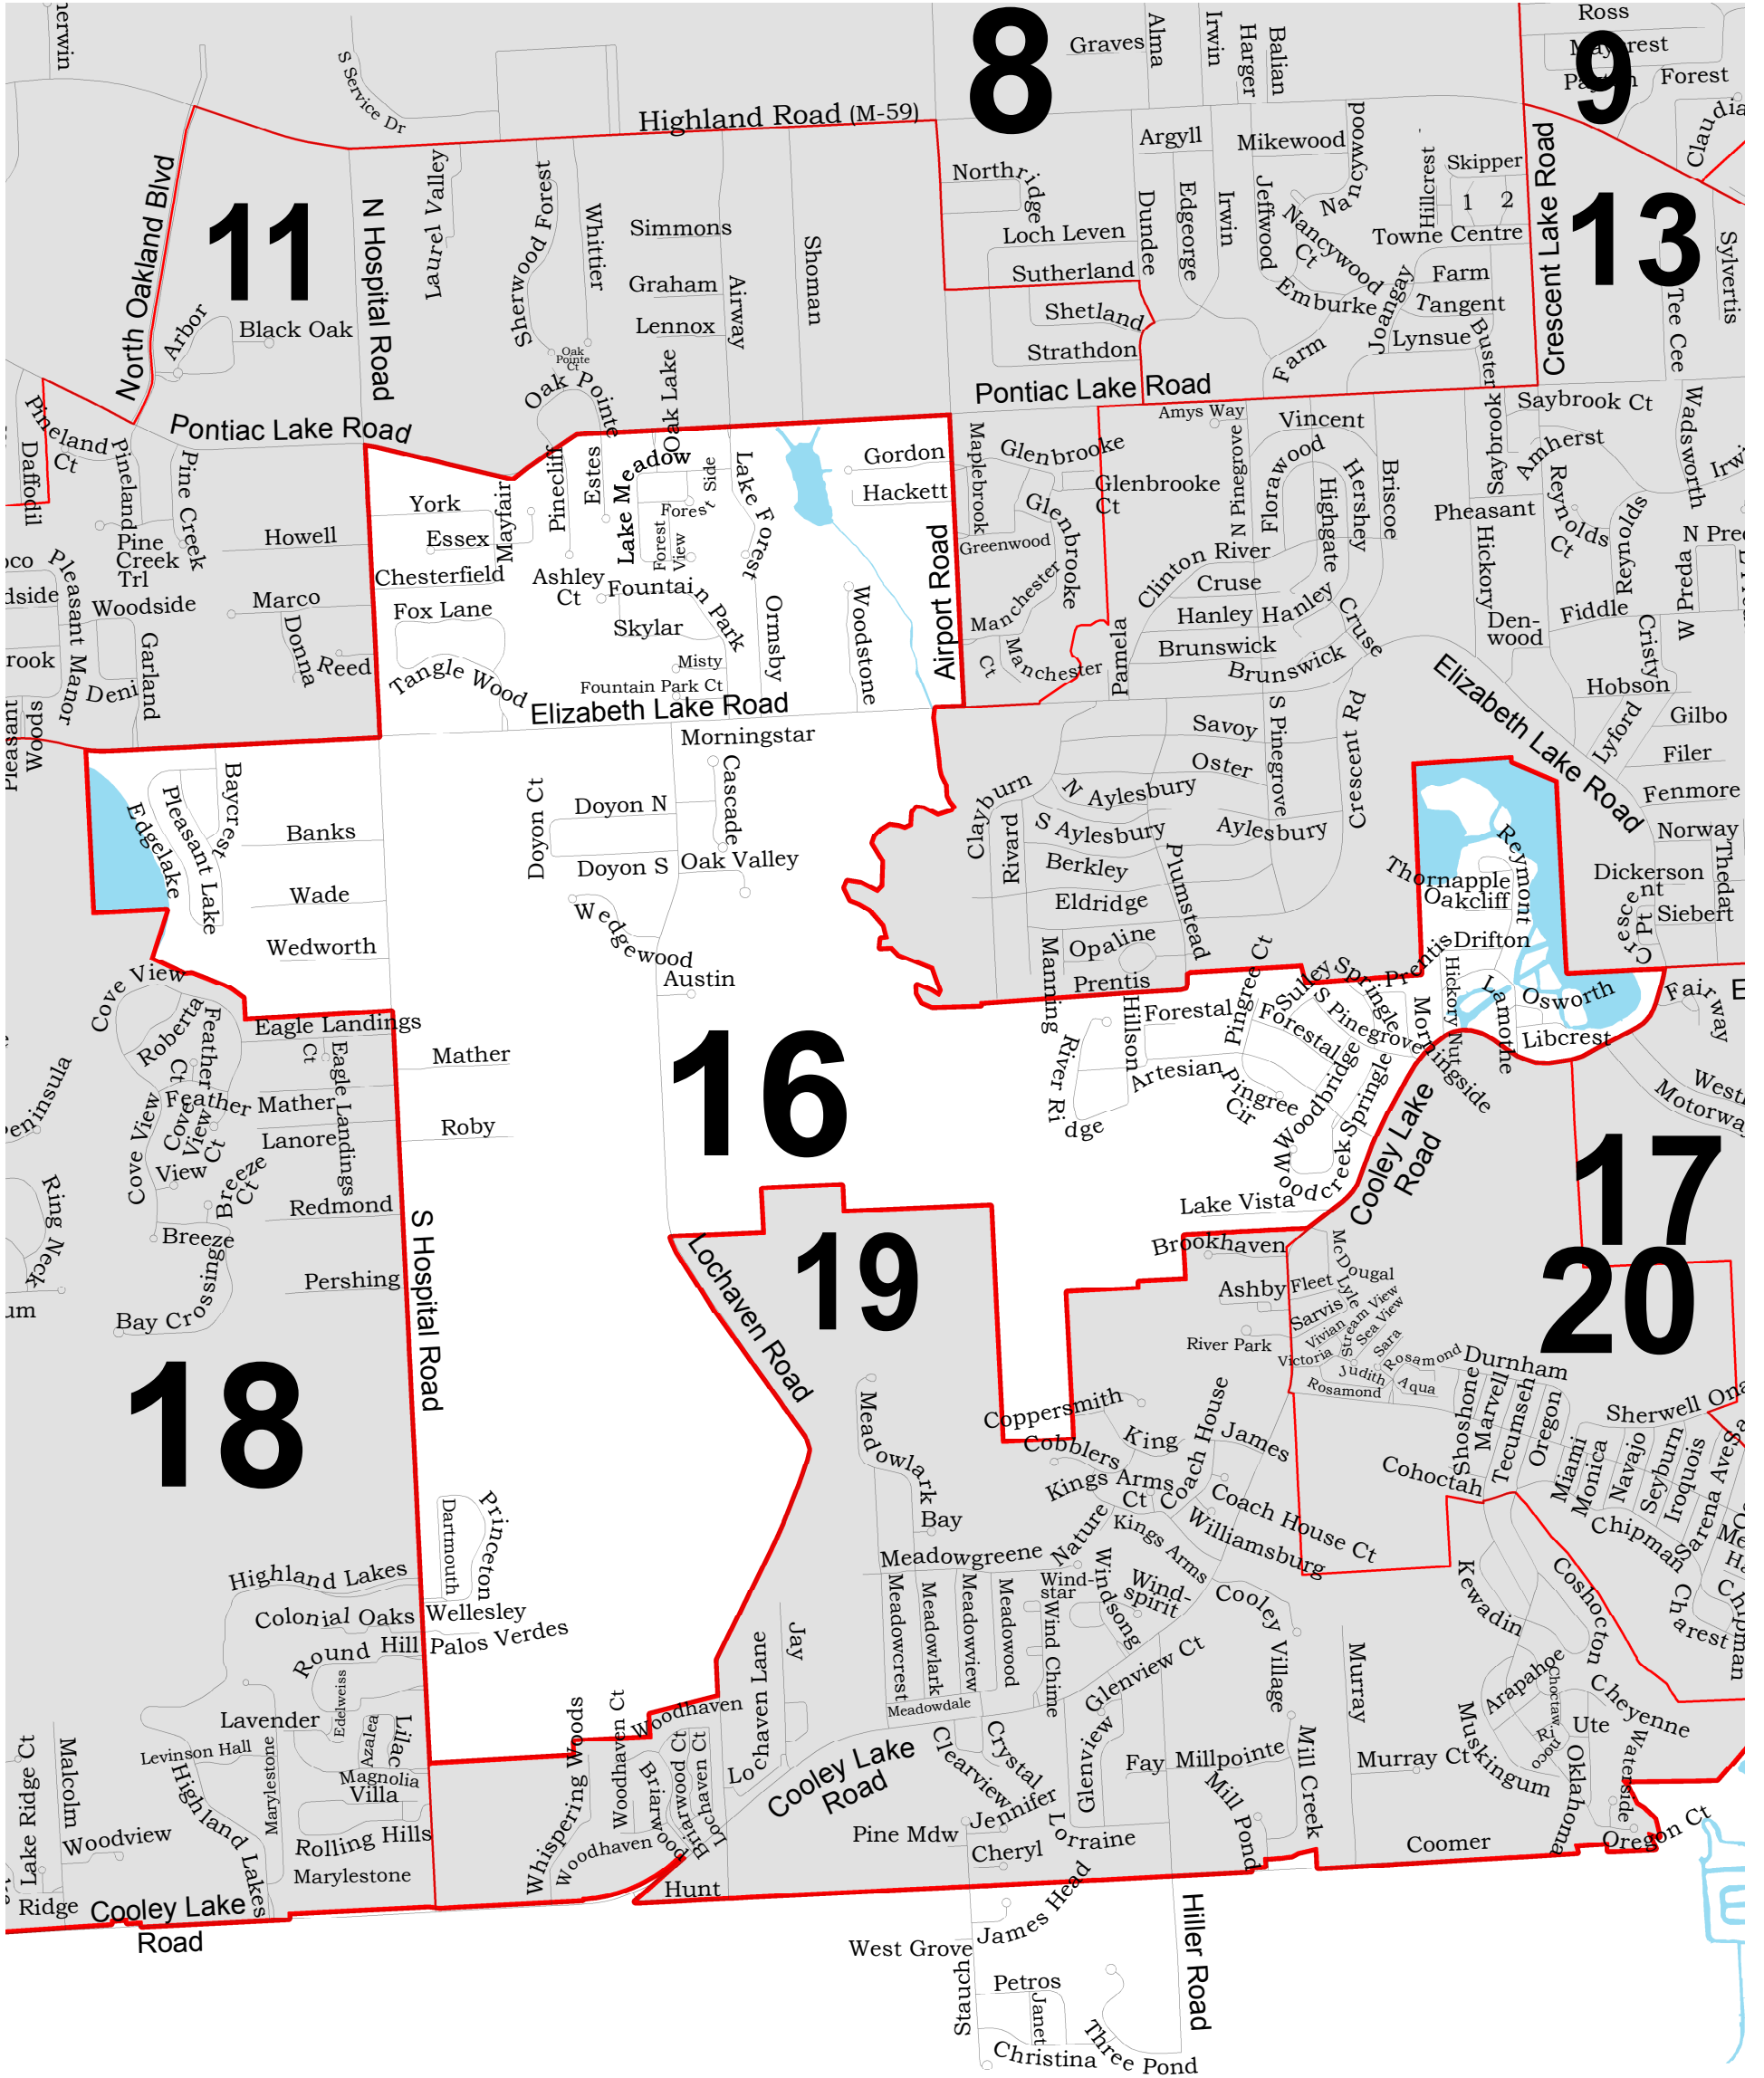

Waterford Township Voting Precinct 16

If your street is in within the white area on the map, you are at the correct polling location. If you have any questions, please speak with an Election Inspector.

Voting Precinct 16

Polling location located at:
William Beaumont Elementary School
 6532 Elizabeth Lake Road

2/20/2018

Information depicted hereon is for reference purposes only. It was compiled from the best available resources, which have varying degrees of accuracy. This data are neither a legally recorded map nor a survey and is not intended to be used as such. The Charter Township of Waterford assumes no responsibility for errors that arise from the use of this data.