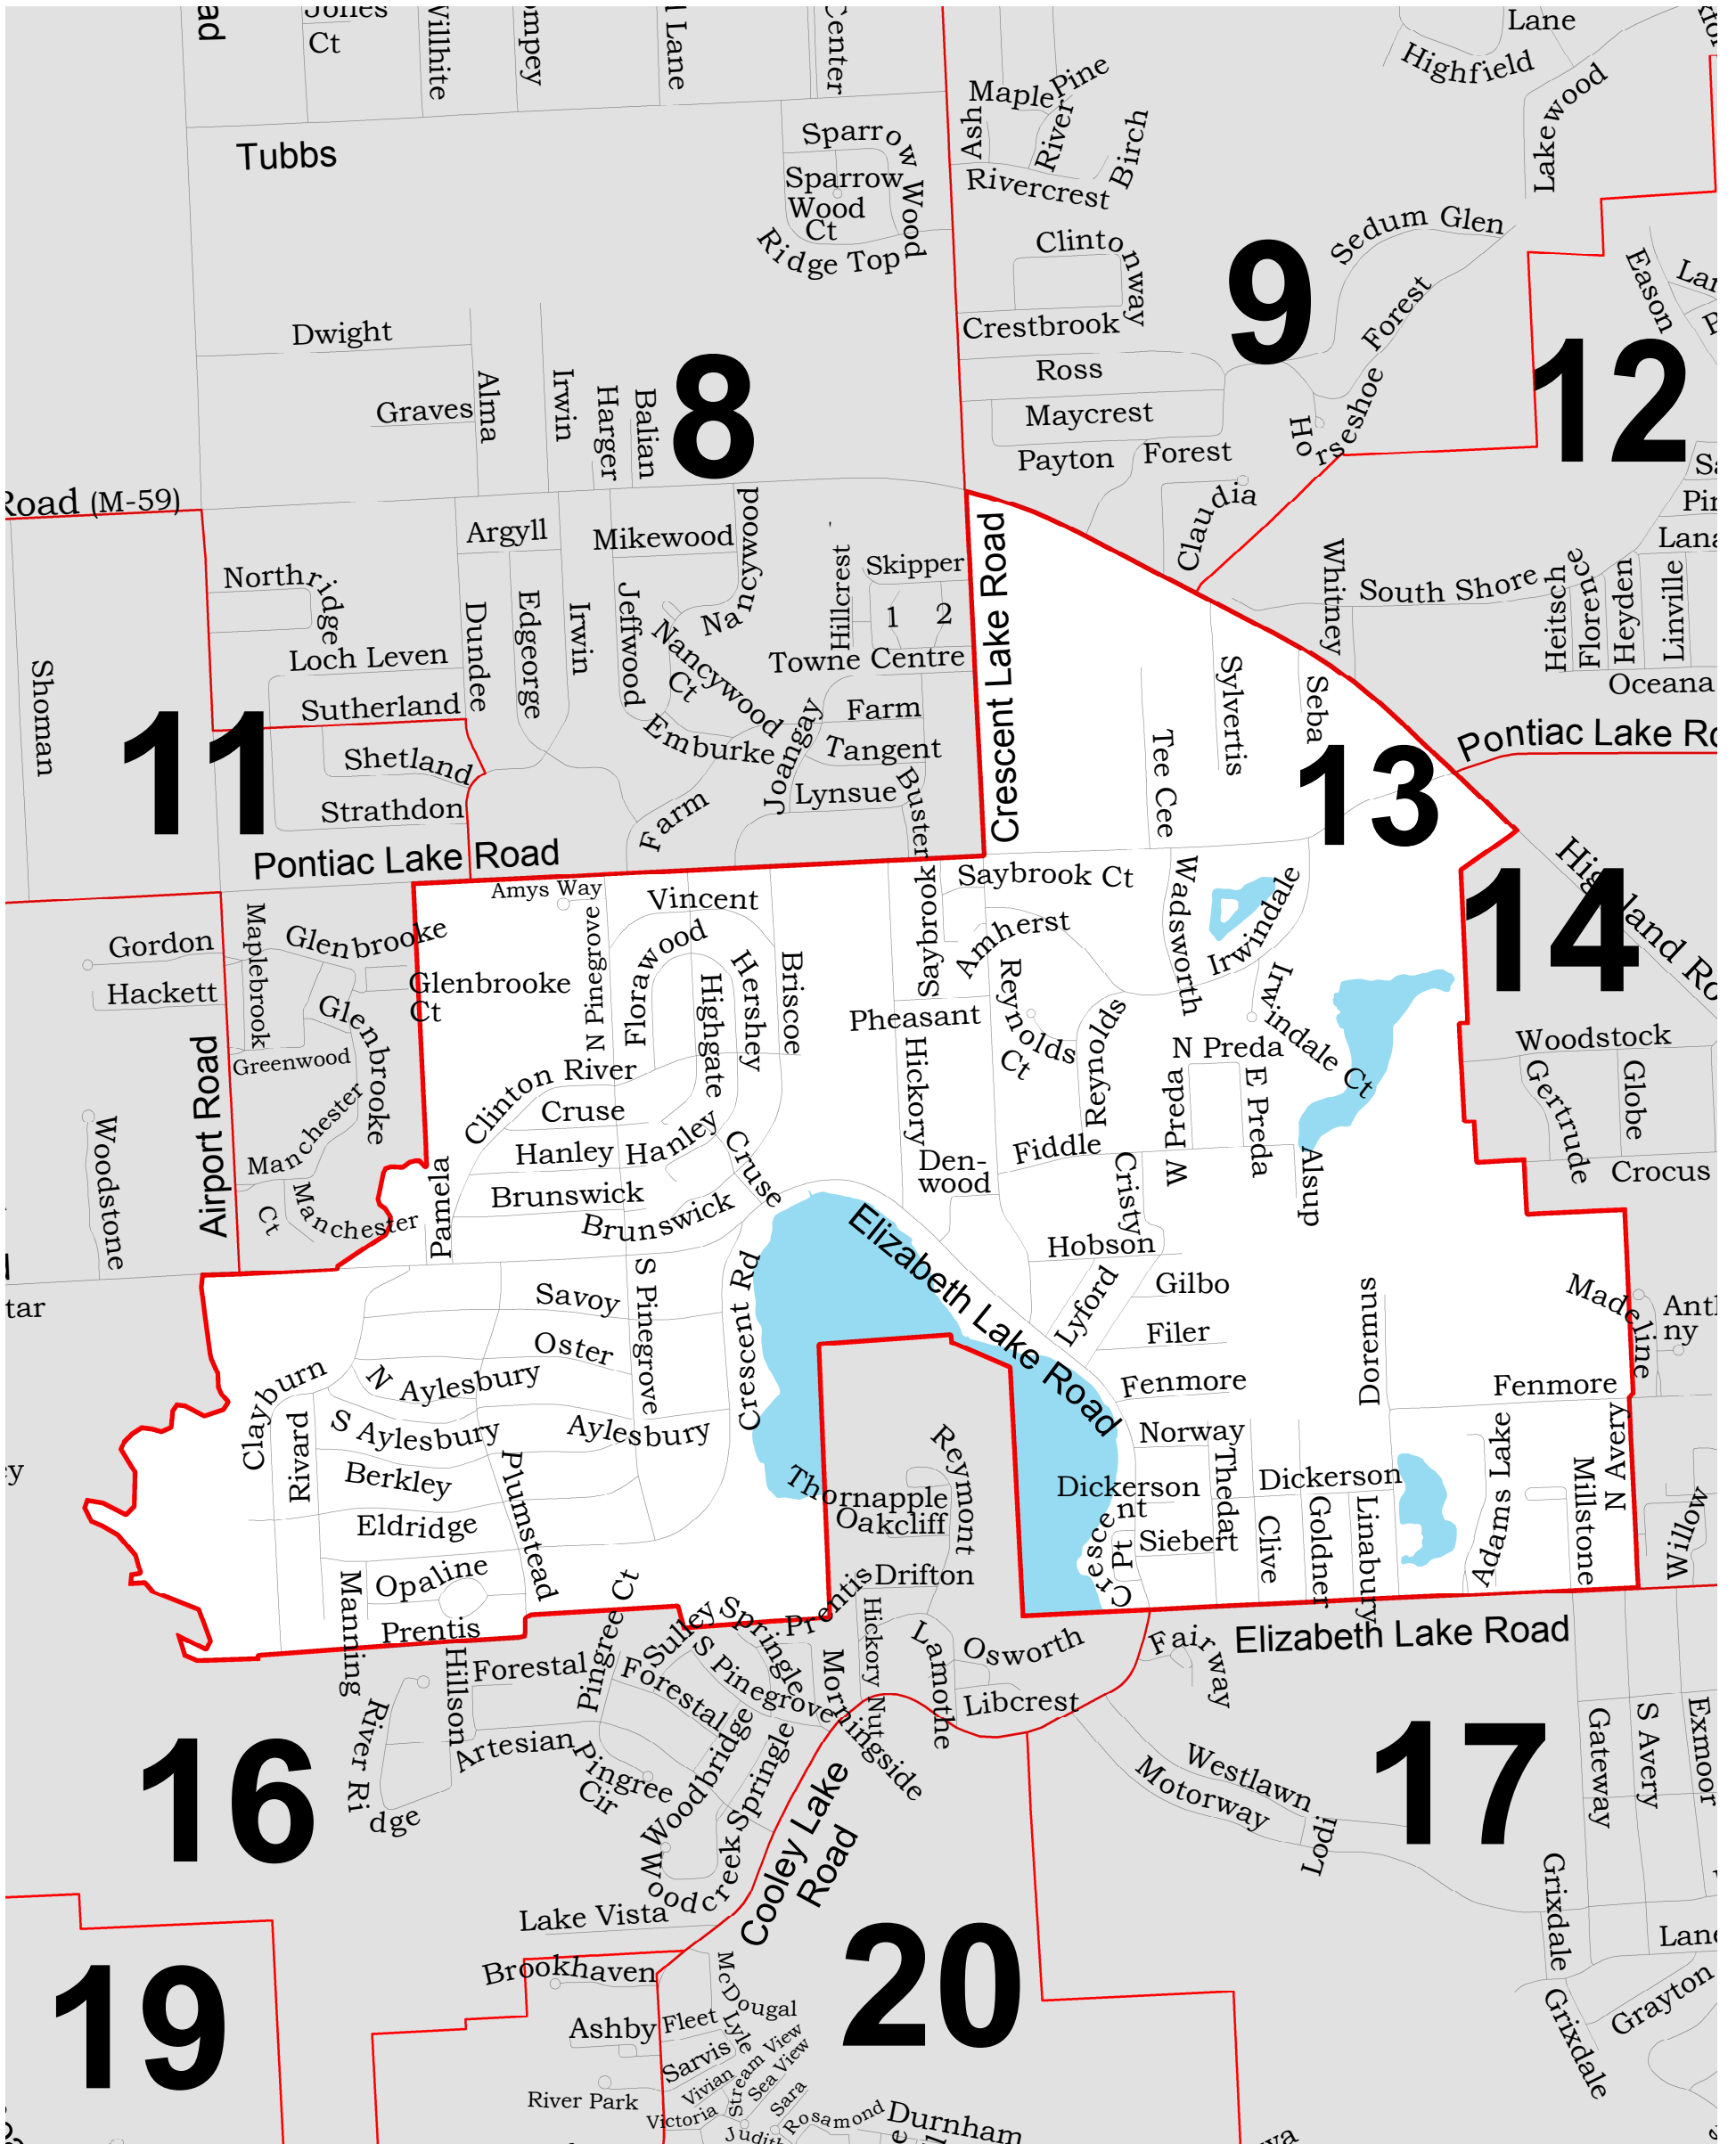

Waterford Township Voting Precinct 13

If your street is in within the white area on the map, you are at the correct polling location. If you have any questions, please speak with an Election Inspector.

Voting Precinct 13

Polling location located at:
 Riverside Elementary School
 5280 Farm Road

2/20/2018

Information depicted hereon is for reference purposes only. It was compiled from the best available resources, which have varying degrees of accuracy. This data are neither a legally recorded map nor a survey and is not intended to be used as such. The Charter Township of Waterford assumes no responsibility for errors that arise from the use of this data.