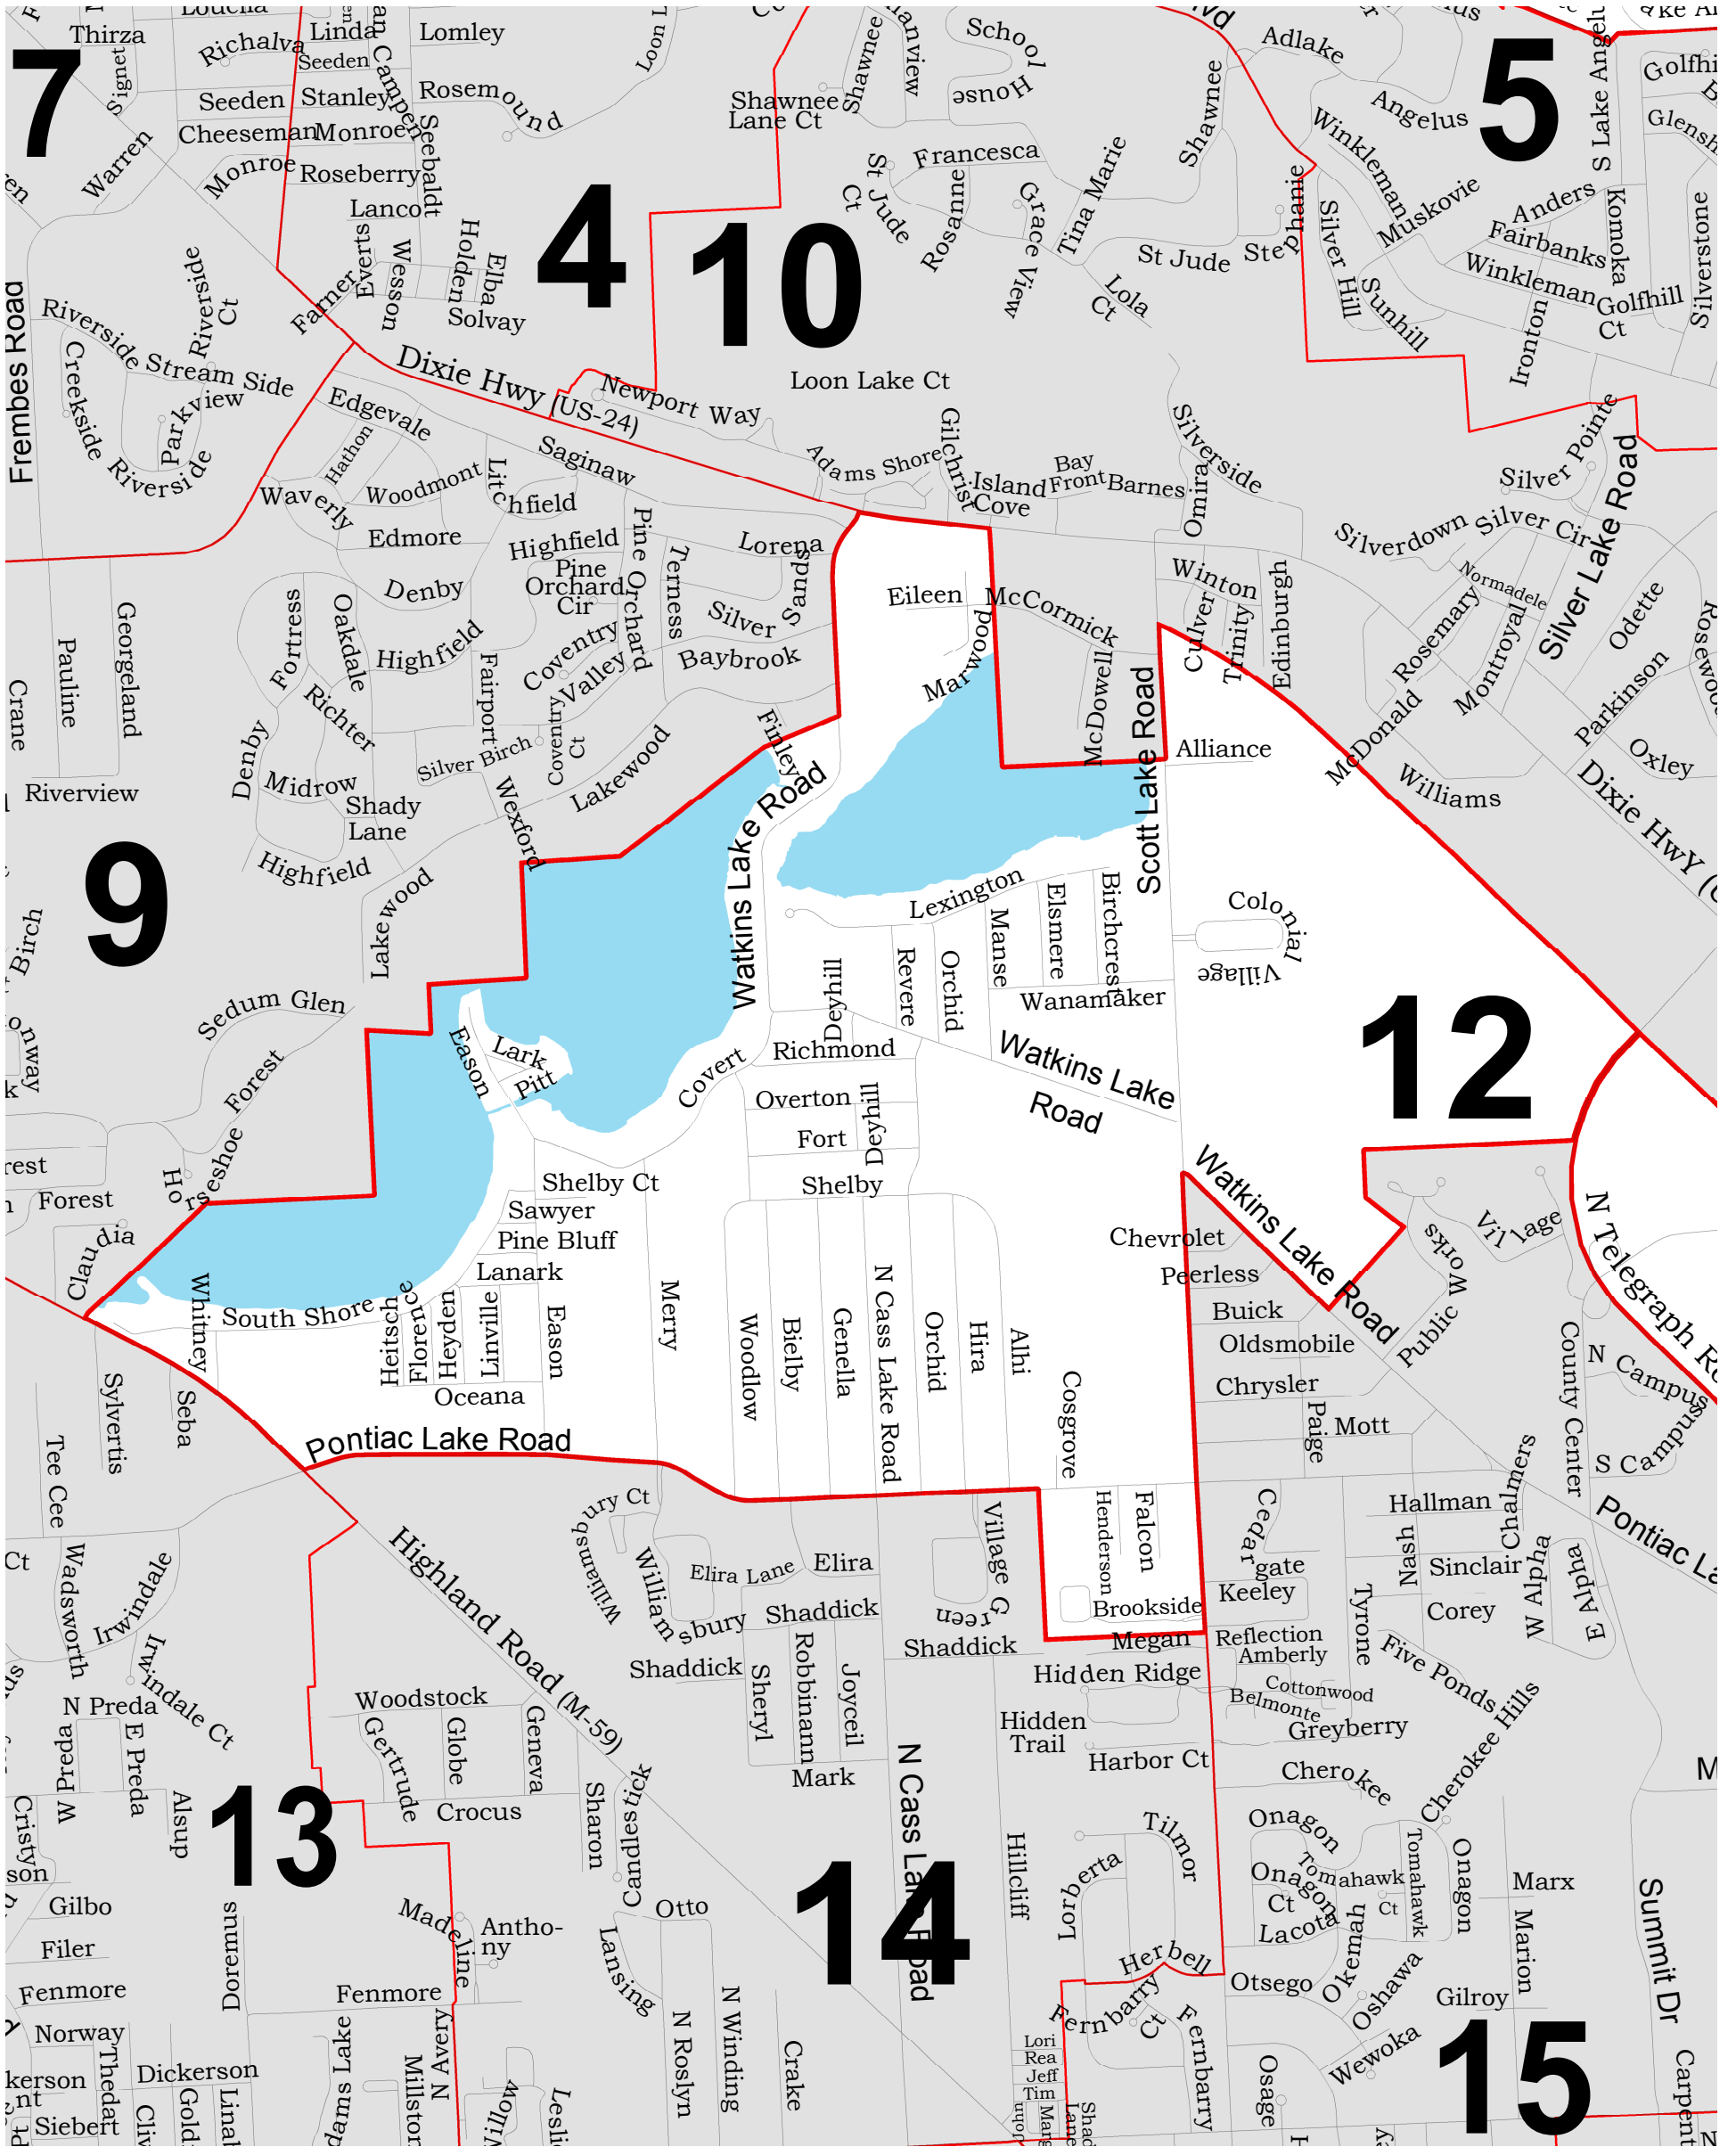

# Waterford Township Voting Precinct 12

**If your street is within the white area on the map, you are at the correct polling location. If you have any questions, please speak with an Election Inspector.**

## Voting Precinct 12

Polling location located at:  
Waterford Mott High School  
1151 Scott Lake Road

2/20/2018

Information depicted hereon is for reference purposes only. It was compiled from the best available resources, which have varying degrees of accuracy. This data are neither a legally recorded map nor a survey and is not intended to be used as such. The Charter Township of Waterford assumes no responsibility for errors that arise from the use of this data.