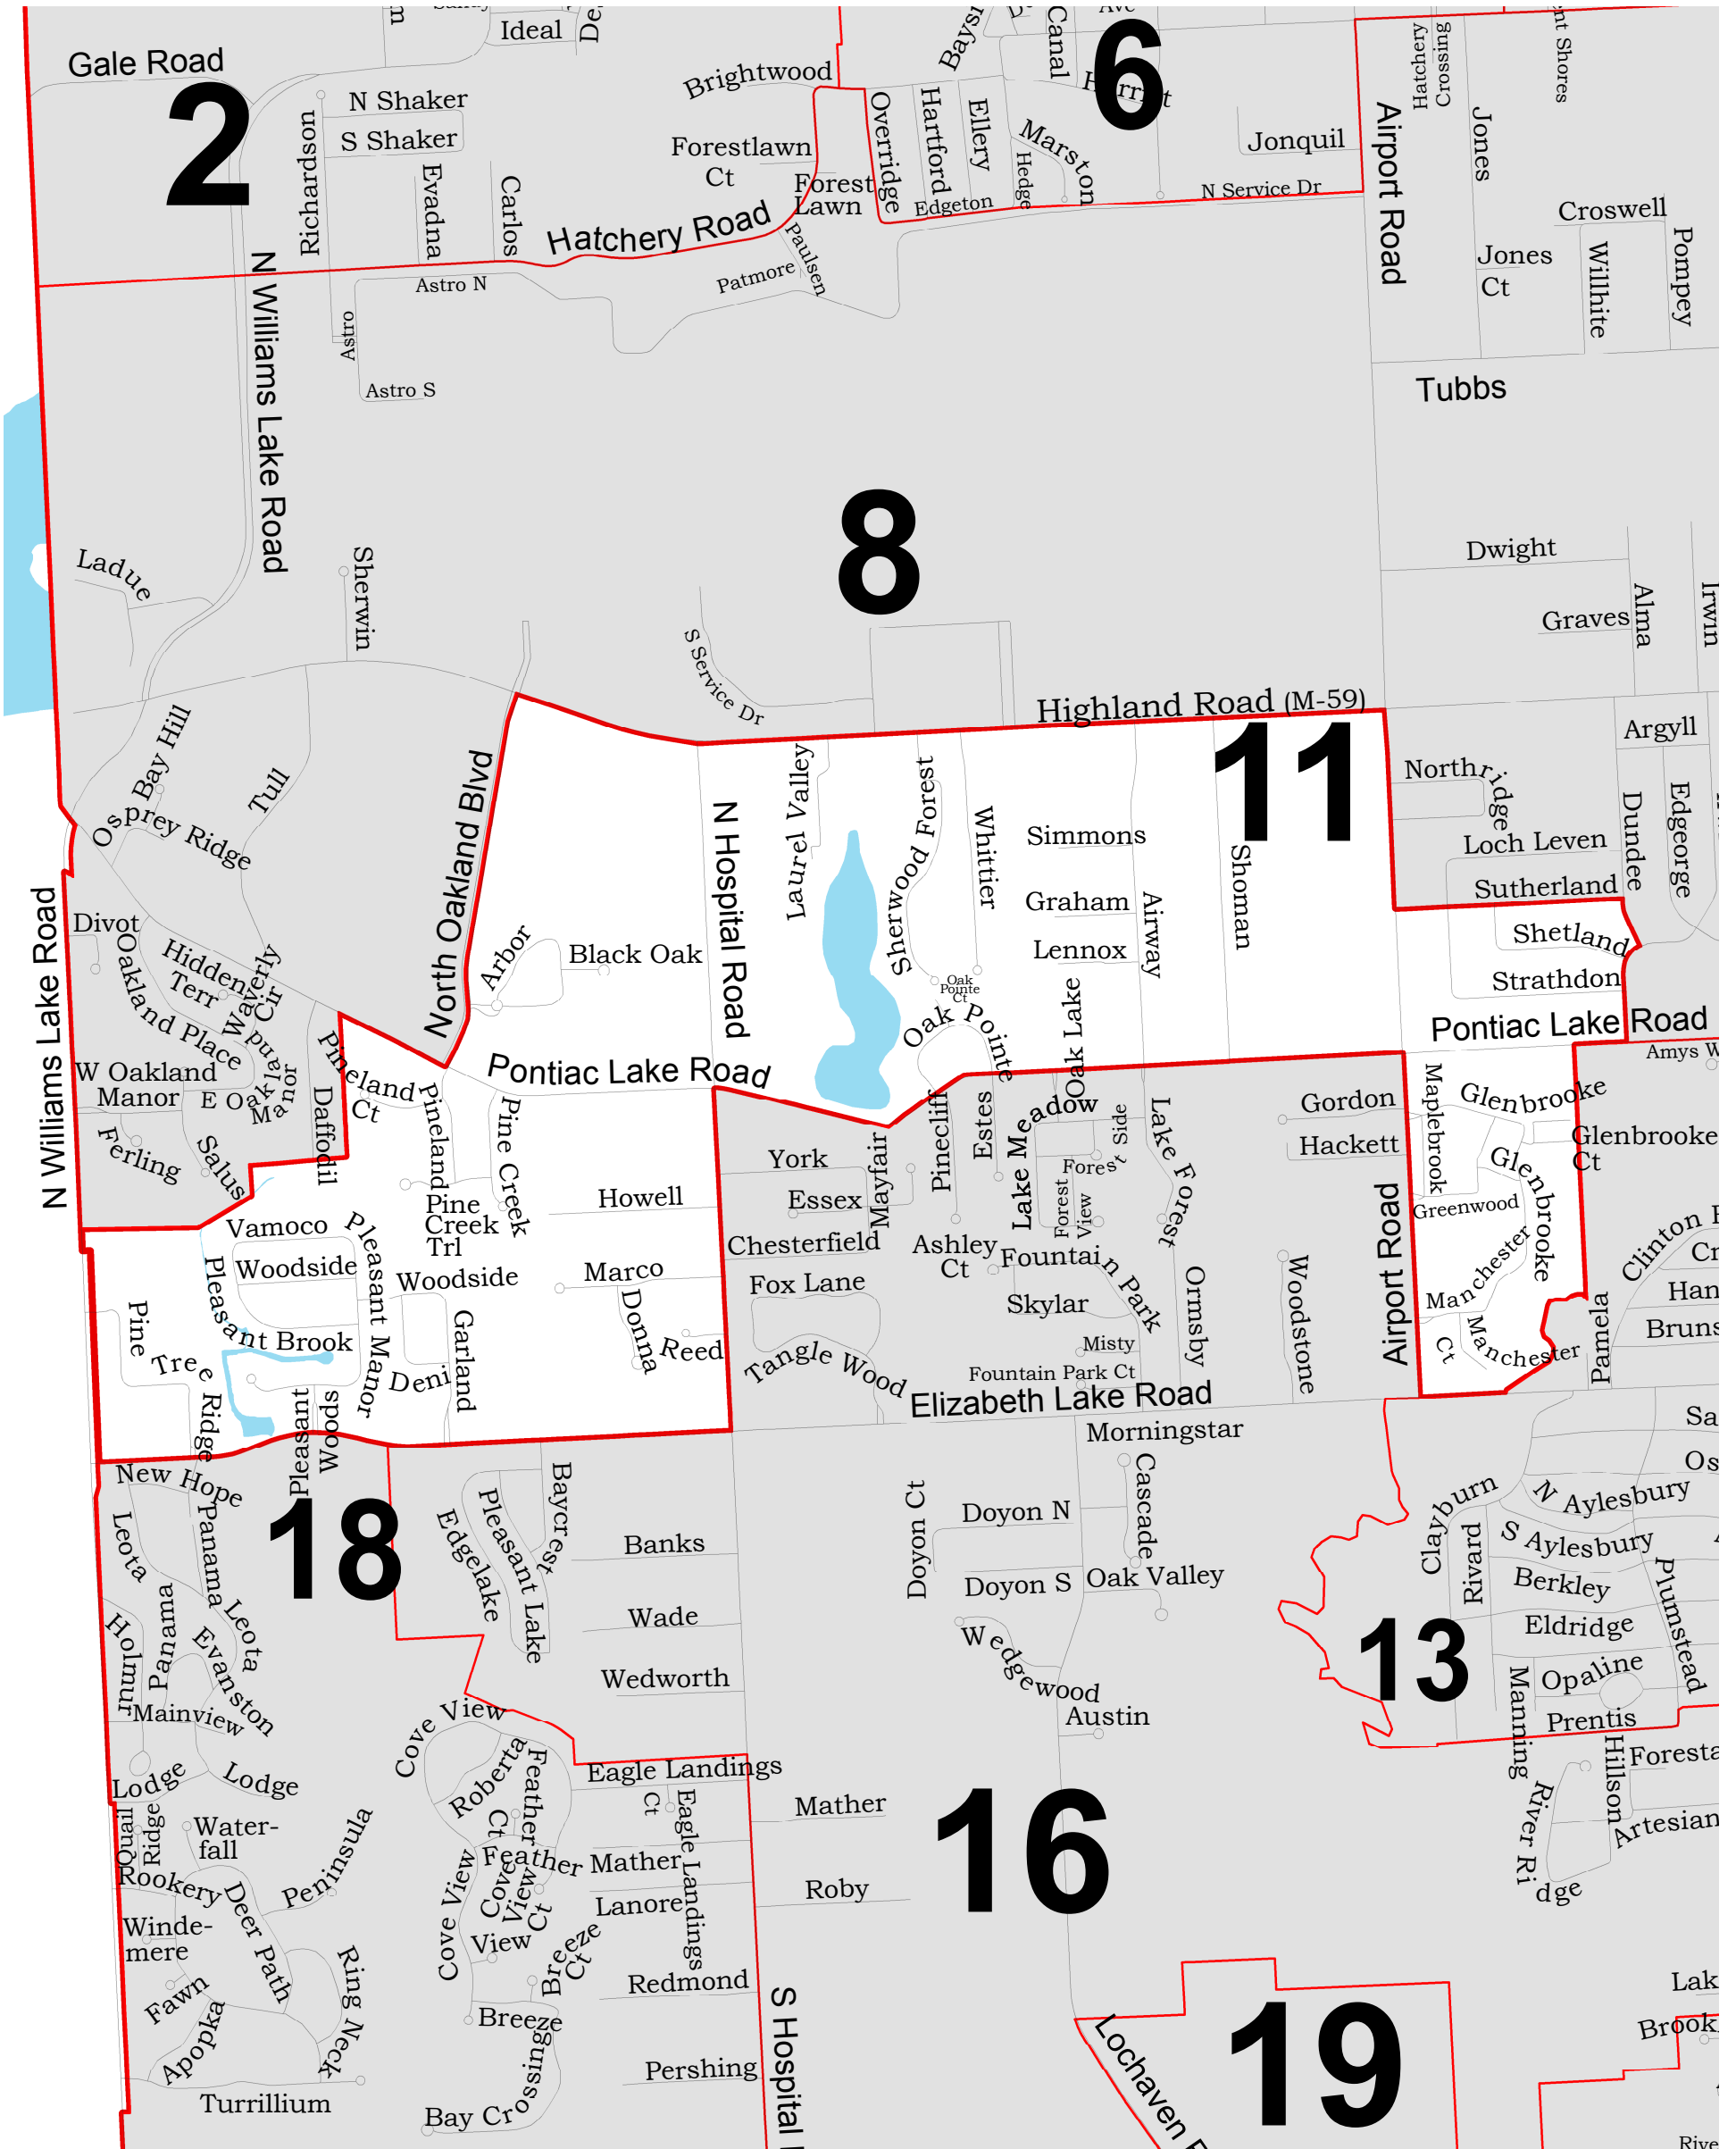

Waterford Township Voting Precinct 11

If your street is in within the white area on the map, you are at the correct polling location. If you have any questions, please speak with an Election Inspector.

Voting Precinct 11

Polling location located at:
Bethel United Church Of Christ
 6650 Elizabeth Lake Road

2/20/2018

Information depicted hereon is for reference purposes only. It was compiled from the best available resources, which have varying degrees of accuracy. This data are neither a legally recorded map nor a survey and is not intended to be used as such. The Charter Township of Waterford assumes no responsibility for errors that arise from the use of this data.