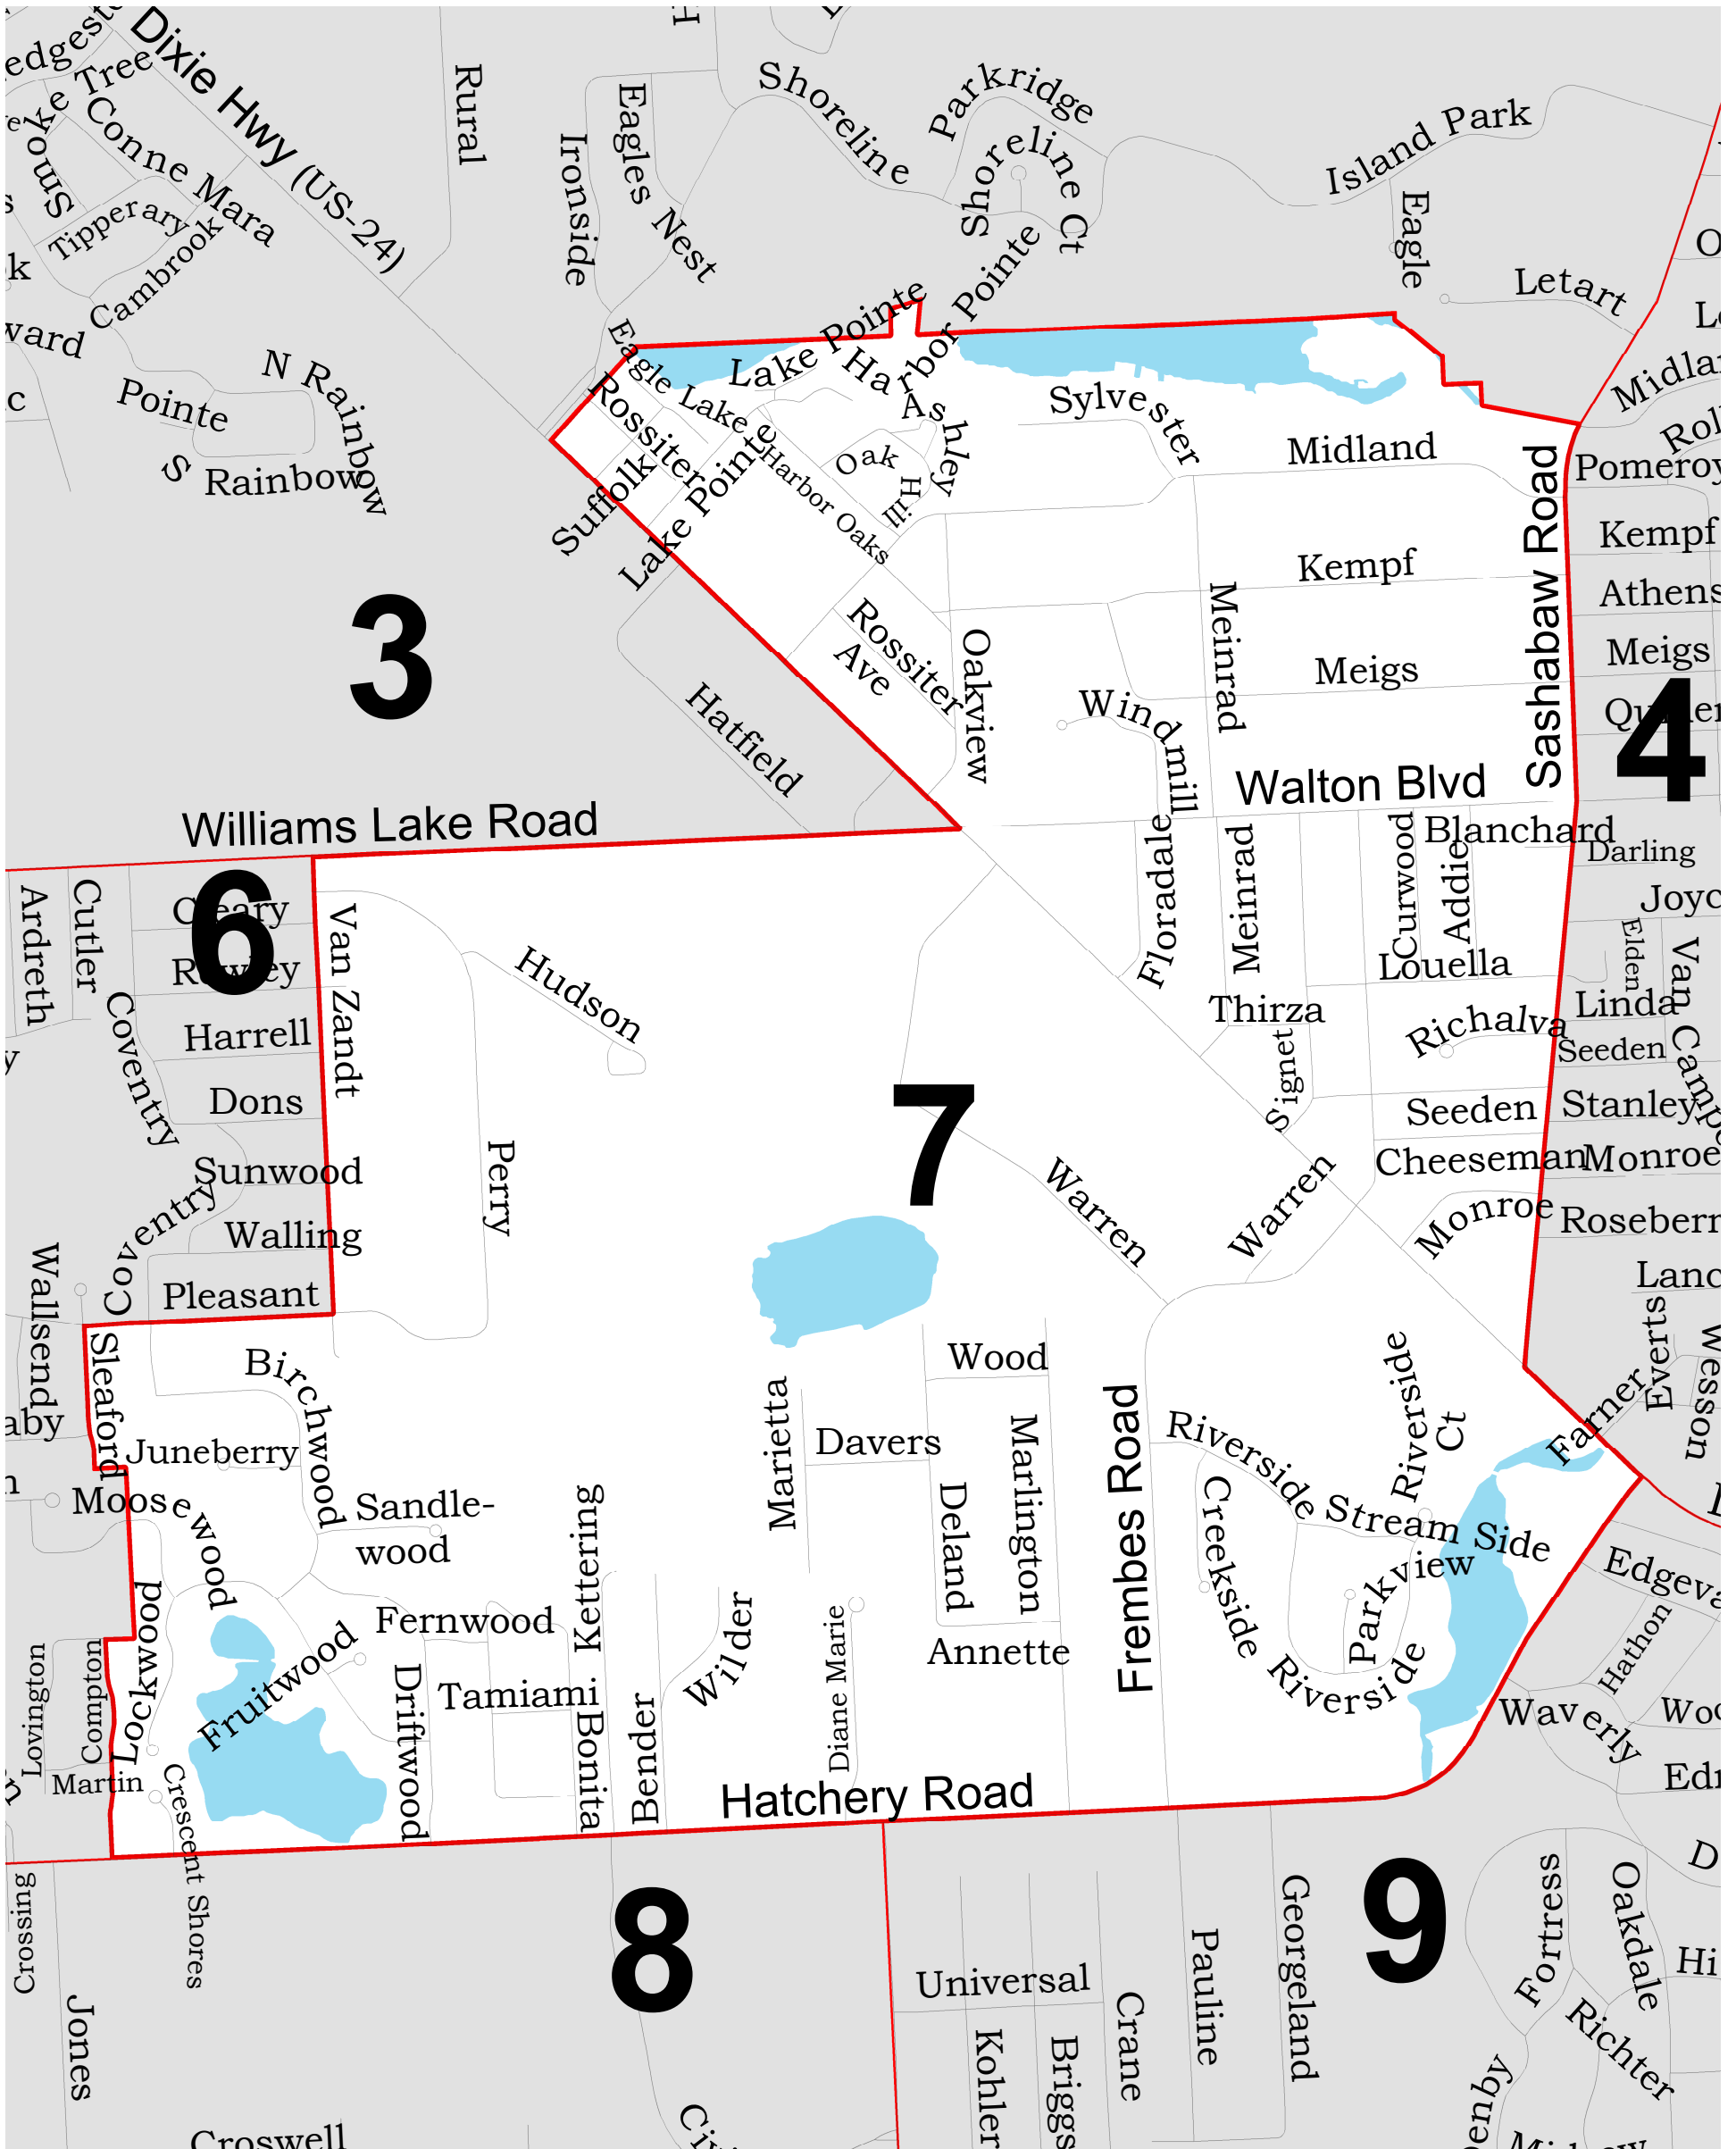

Waterford Township Voting Precinct 7

If your street is in within the white area on the map, you are at the correct polling location. If you have any questions, please speak with an Election Inspector.

Voting Precinct 7

Polling location located at:
Our Lady Of The Lakes Church
5481 Dixie Hwy

2/20/2018

Information depicted hereon is for reference purposes only. It was compiled from the best available resources, which have varying degrees of accuracy. This data are neither a legally recorded map nor a survey and is not intended to be used as such. The Charter Township of Waterford assumes no responsibility for errors that arise from the use of this data.